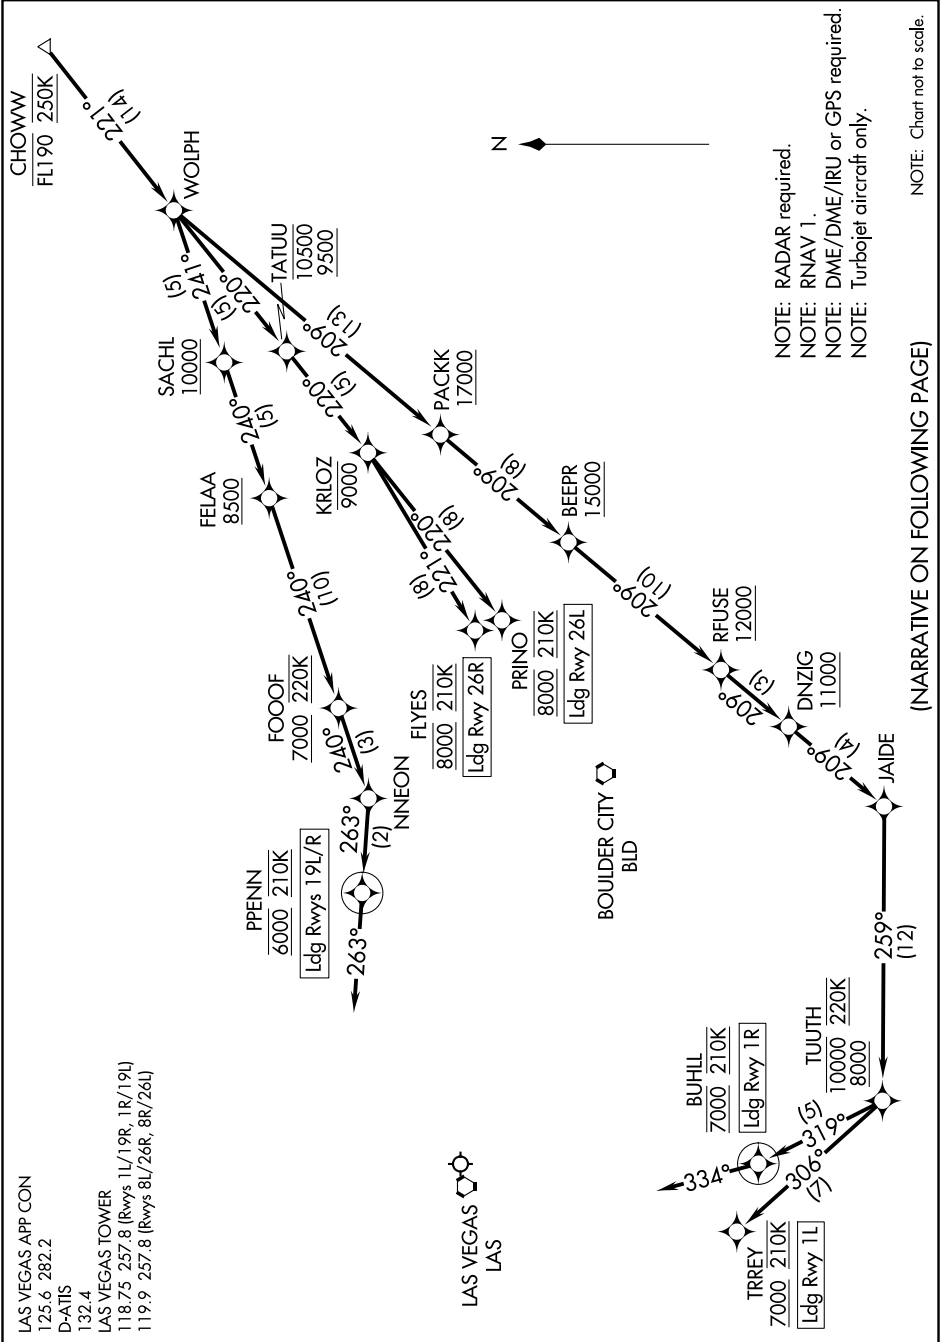

CHOWW ONE ARRIVAL (RNAV) Arrival Routes

SW-4, 25 MAR 2021 to 22 APR 2021

(NARRATIVE ON FOLLOWING PAGE)

SW-4, 25 MAR 2021 to 22 APR 2021

CHOWW ONE ARRIVAL (RNAV) Arrival Routes