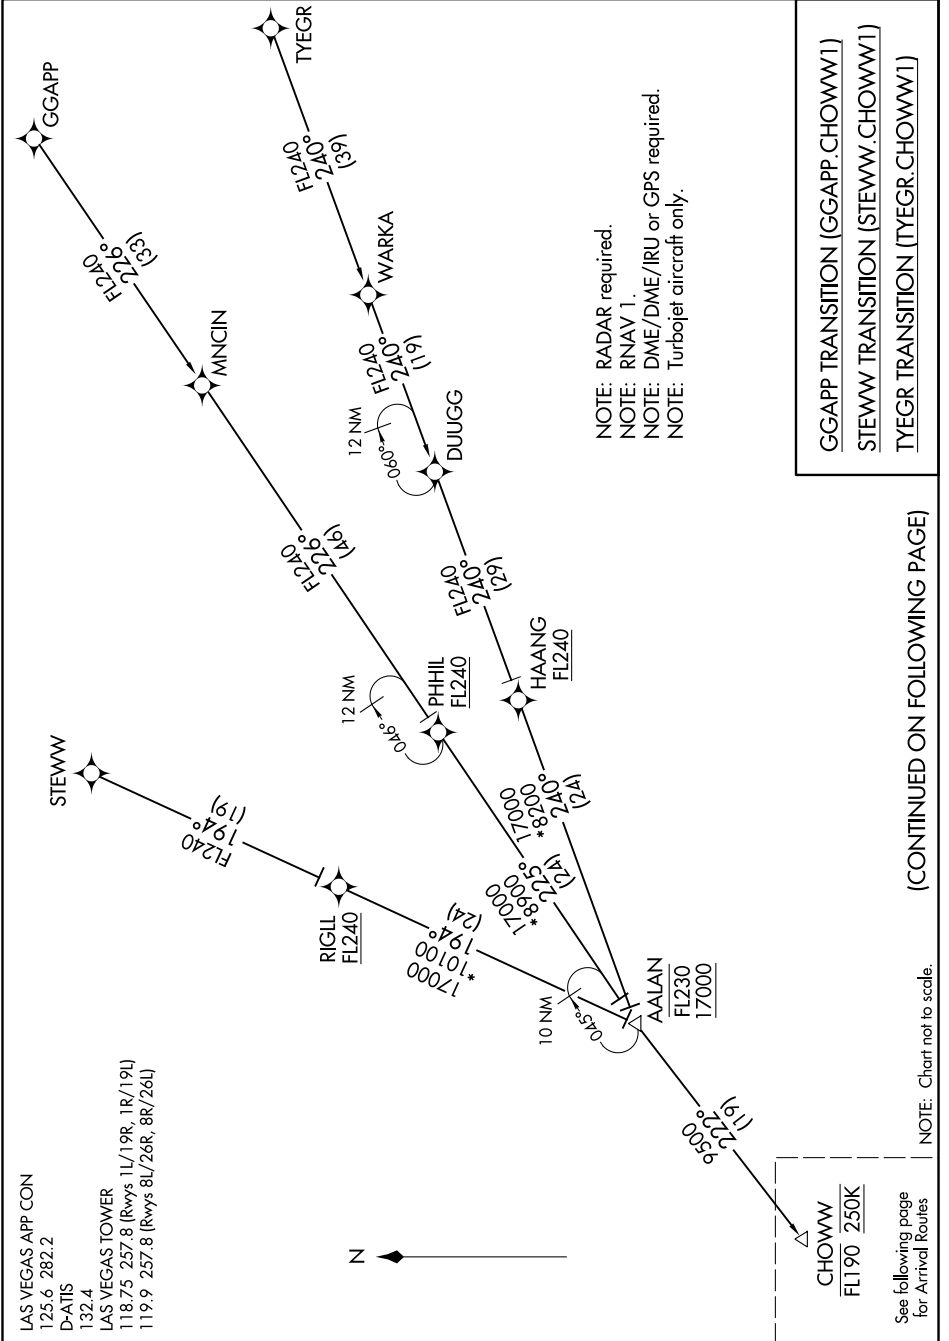

CHOWW ONE ARRIVAL (RNAV) Transition Routes

SW-4, 25 MAR 2021 to 22 APR 2021

CHOWW ONE ARRIVAL (RNAV) Transition Routes

SW-4, 25 MAR 2021 to 22 APR 2021