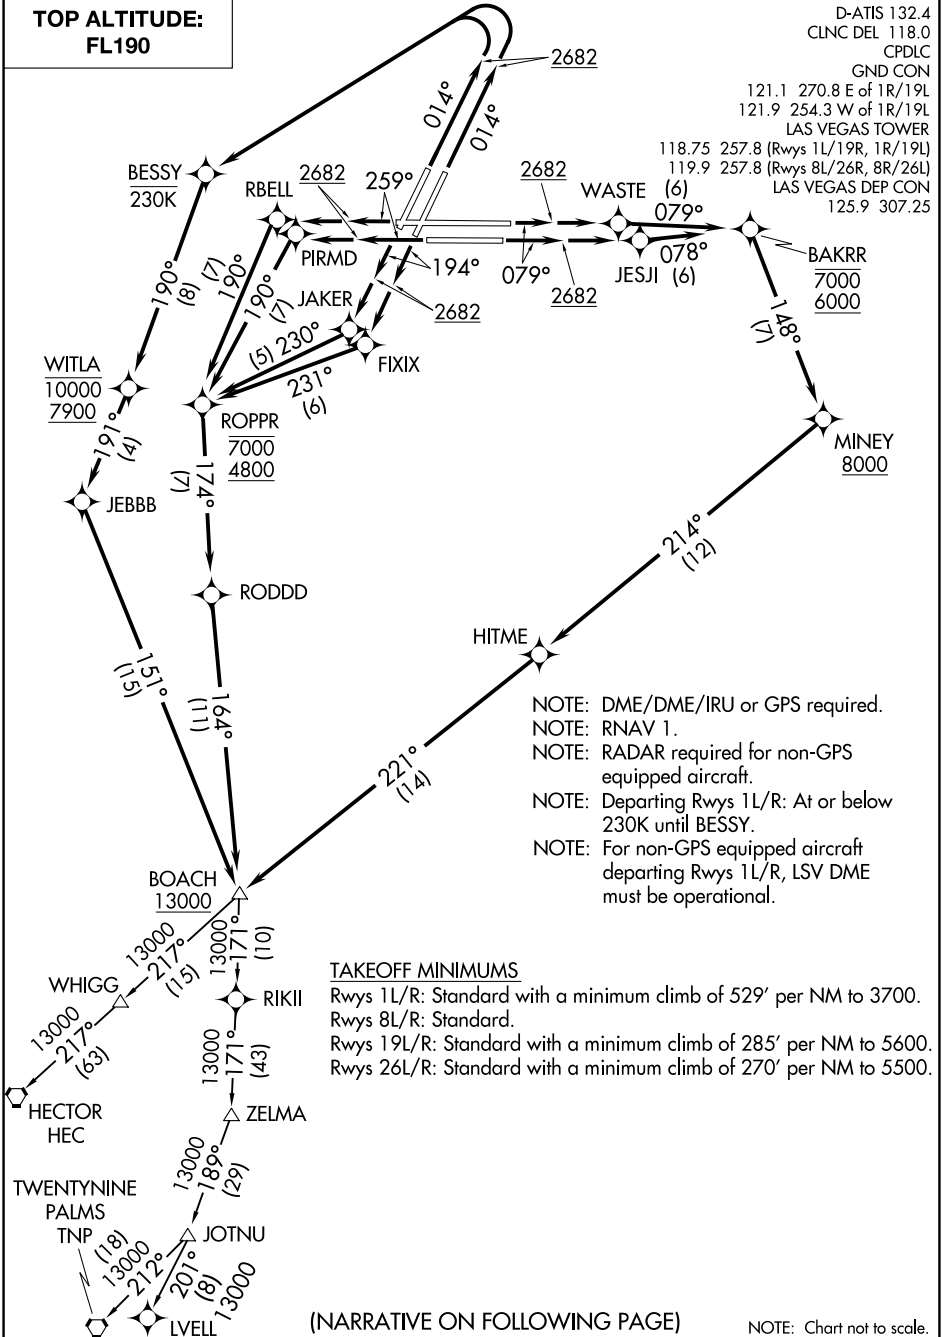

**TOP ALTITUDE:
FL190**

D-ATIS 132.4
CLNC DEL 118.0
CPDLC
GND CON
121.1 270.8 E of 1R/19L
121.9 254.3 W of 1R/19L
LAS VEGAS TOWER
118.75 257.8 (Rwys 1L/19R, 1R/19L)
119.9 257.8 (Rwys 8L/26R, 8R/26L)
LAS VEGAS DEP CON
125.9 307.25

SW-4, 25 MAR 2021 to 22 APR 2021

SW-4, 25 MAR 2021 to 22 APR 2021

(NARRATIVE ON FOLLOWING PAGE)

NOTE: Chart not to scale.