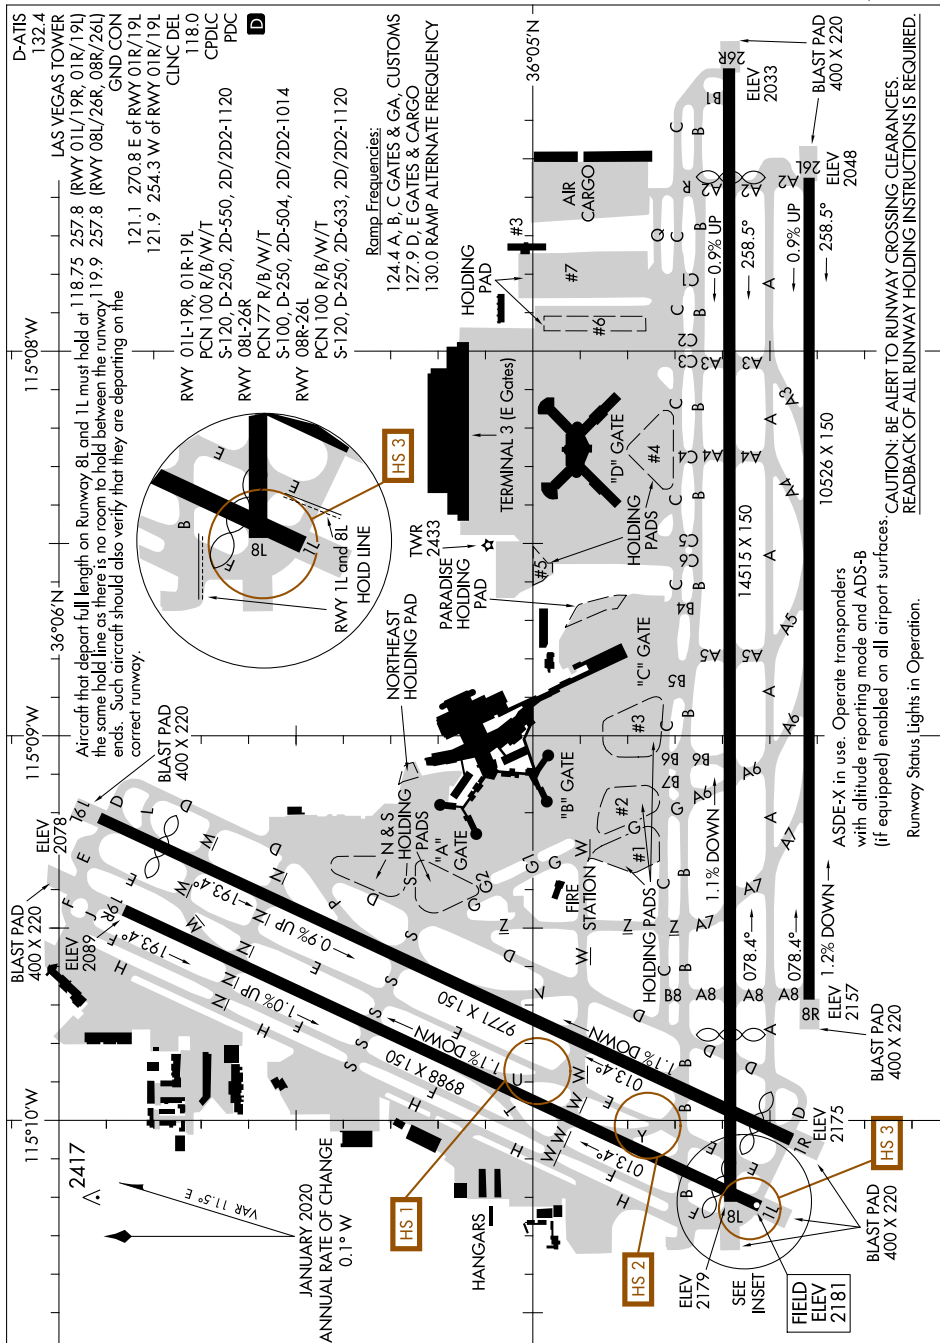

AIRPORT DIAGRAM

AL-662 (FAA)

MC CARRAN INTL (LAS)
LAS VEGAS, NEVADA

SW-4, 25 MAR 2021 to 22 APR 2021

SW-4, 25 MAR 2021 to 22 APR 2021

AIRPORT DIAGRAM

LAS VEGAS, NEVADA
MC CARRAN INTL (LAS)