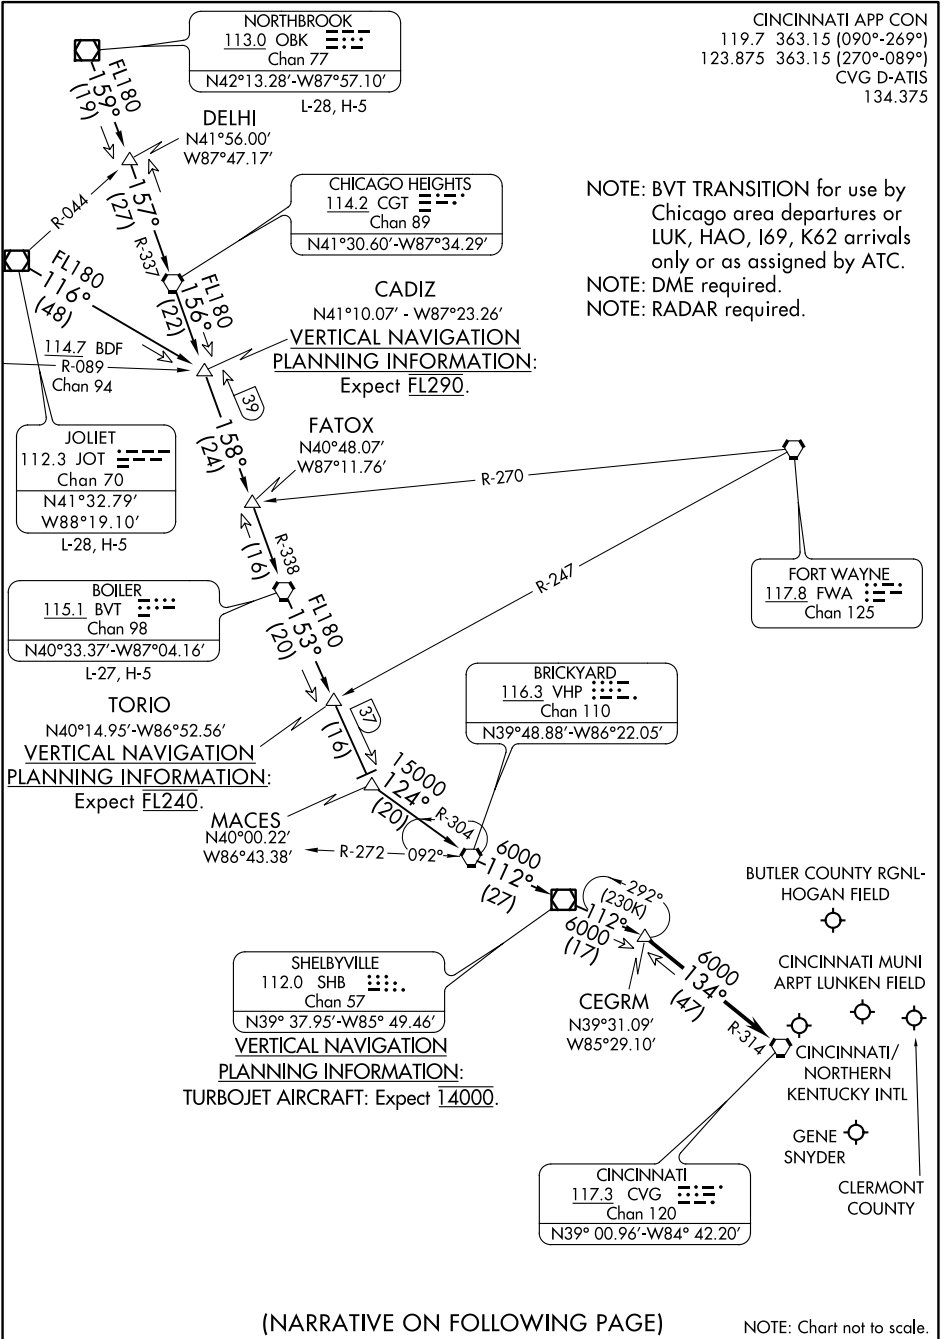

SHELBYVILLE SIX ARRIVAL

AL-655 (FAA)

COVINGTON, KENTUCKY

SE-1, 25 MAR 2021 to 22 APR 2021

SE-1, 25 MAR 2021 to 22 APR 2021

(NARRATIVE ON FOLLOWING PAGE)

NOTE: Chart not to scale.

SHELBYVILLE SIX ARRIVAL

COVINGTON, KENTUCKY