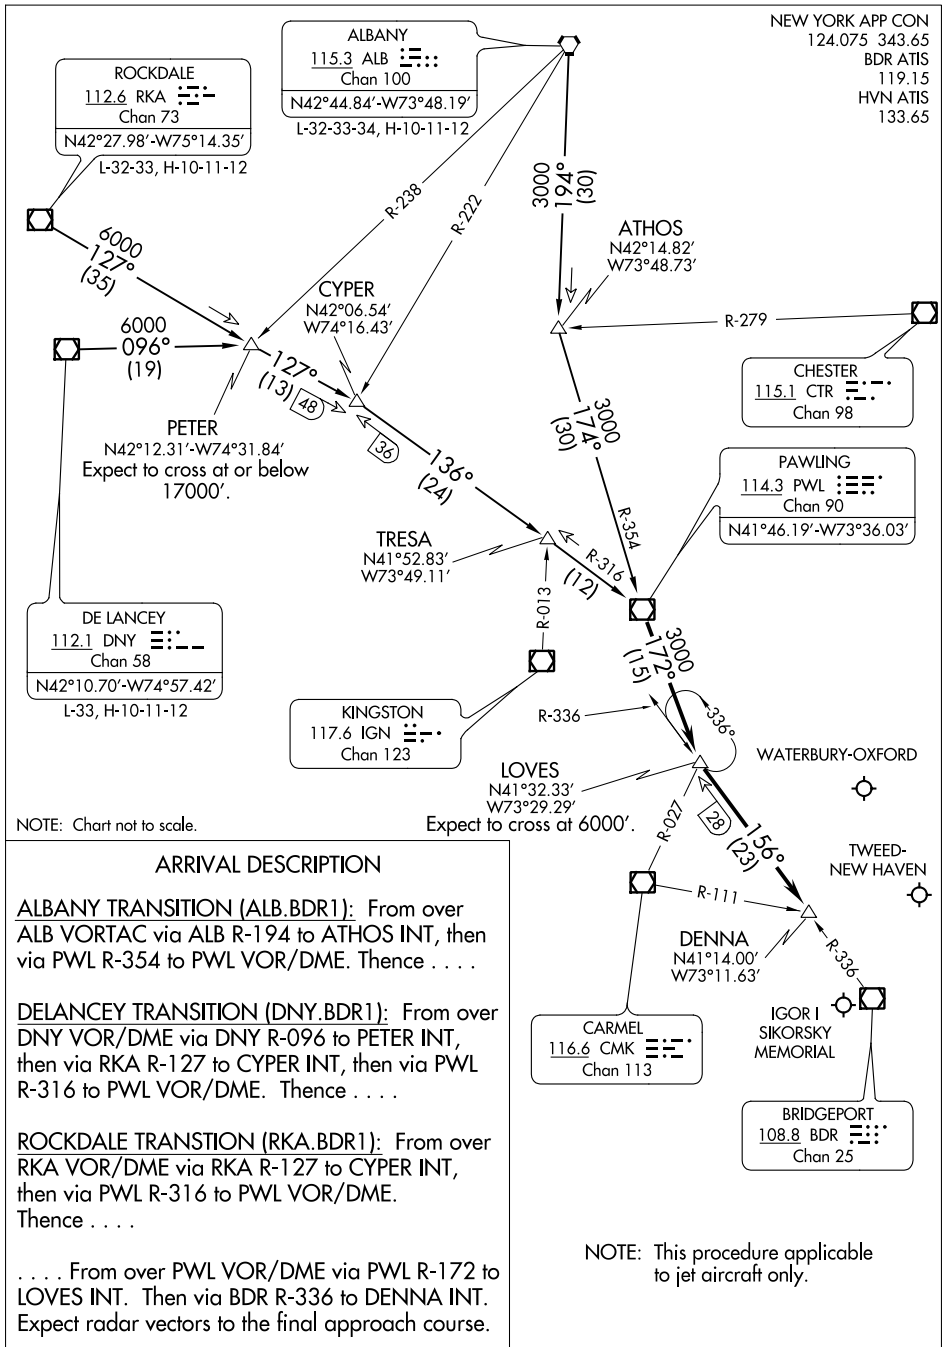

BRIDGEPORT ONE ARRIVAL

AL-621 (FAA)

BRIDGEPORT, CONNECTICUT

NE-1, 25 MAR 2021 to 22 APR 2021

NE-1, 25 MAR 2021 to 22 APR 2021

BRIDGEPORT ONE ARRIVAL

BRIDGEPORT, CONNECTICUT