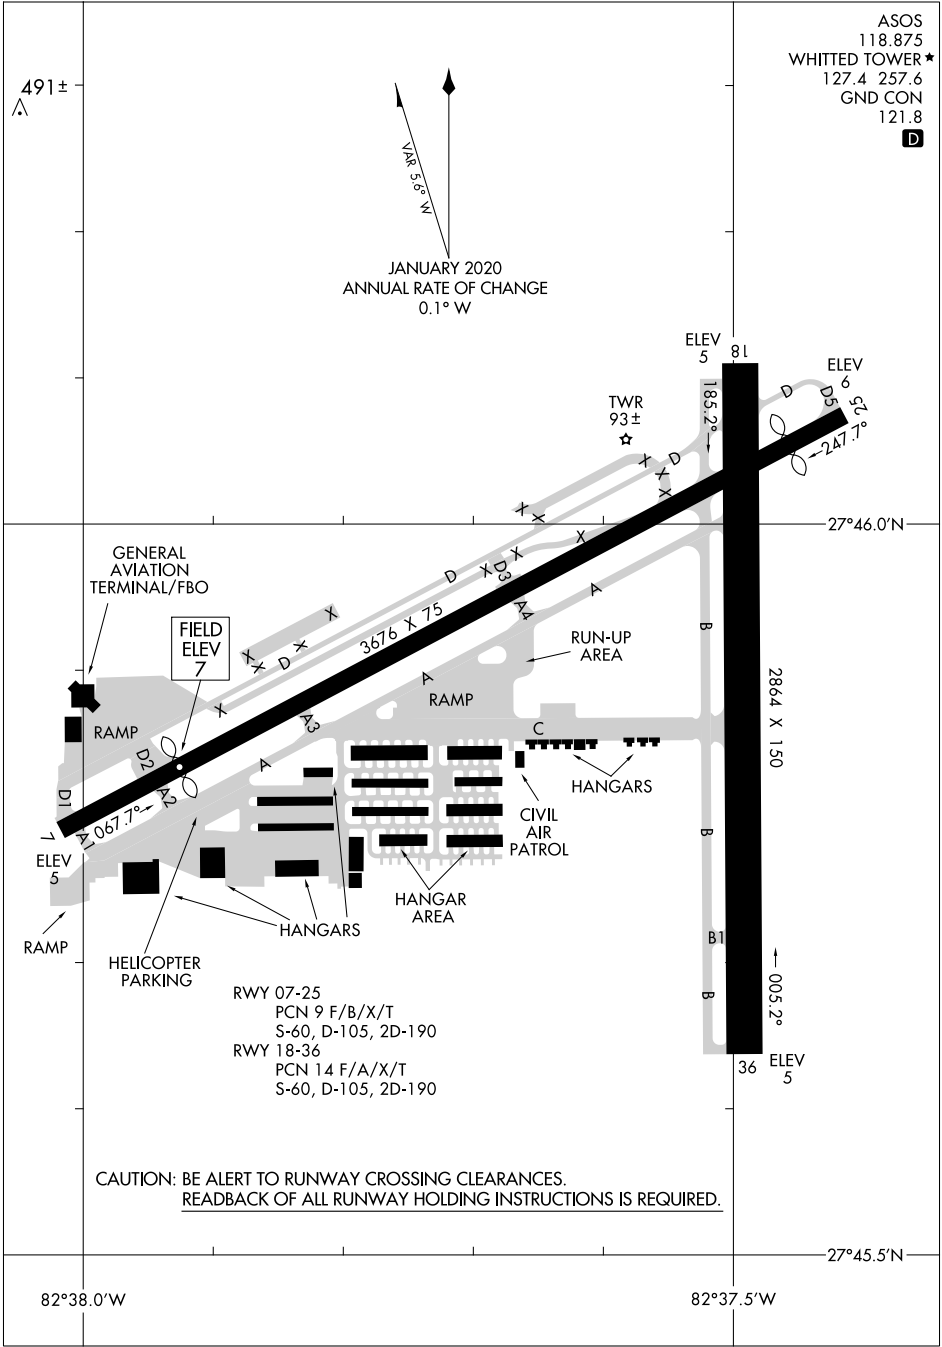

# AIRPORT DIAGRAM

AL-613 (FAA)

ALBERT WHITTED (SPG)  
ST PETERSBURG, FLORIDA

ASOS  
118.875  
WHITTED TOWER ★  
127.4 257.6  
GND CON  
121.8  
D

491±  
△

  
 JANUARY 2020  
 ANNUAL RATE OF CHANGE  
 0.1° W

SE-3, 25 MAR 2021 to 22 APR 2021

SE-3, 25 MAR 2021 to 22 APR 2021

**CAUTION: BE ALERT TO RUNWAY CROSSING CLEARANCES.  
 READBACK OF ALL RUNWAY HOLDING INSTRUCTIONS IS REQUIRED.**