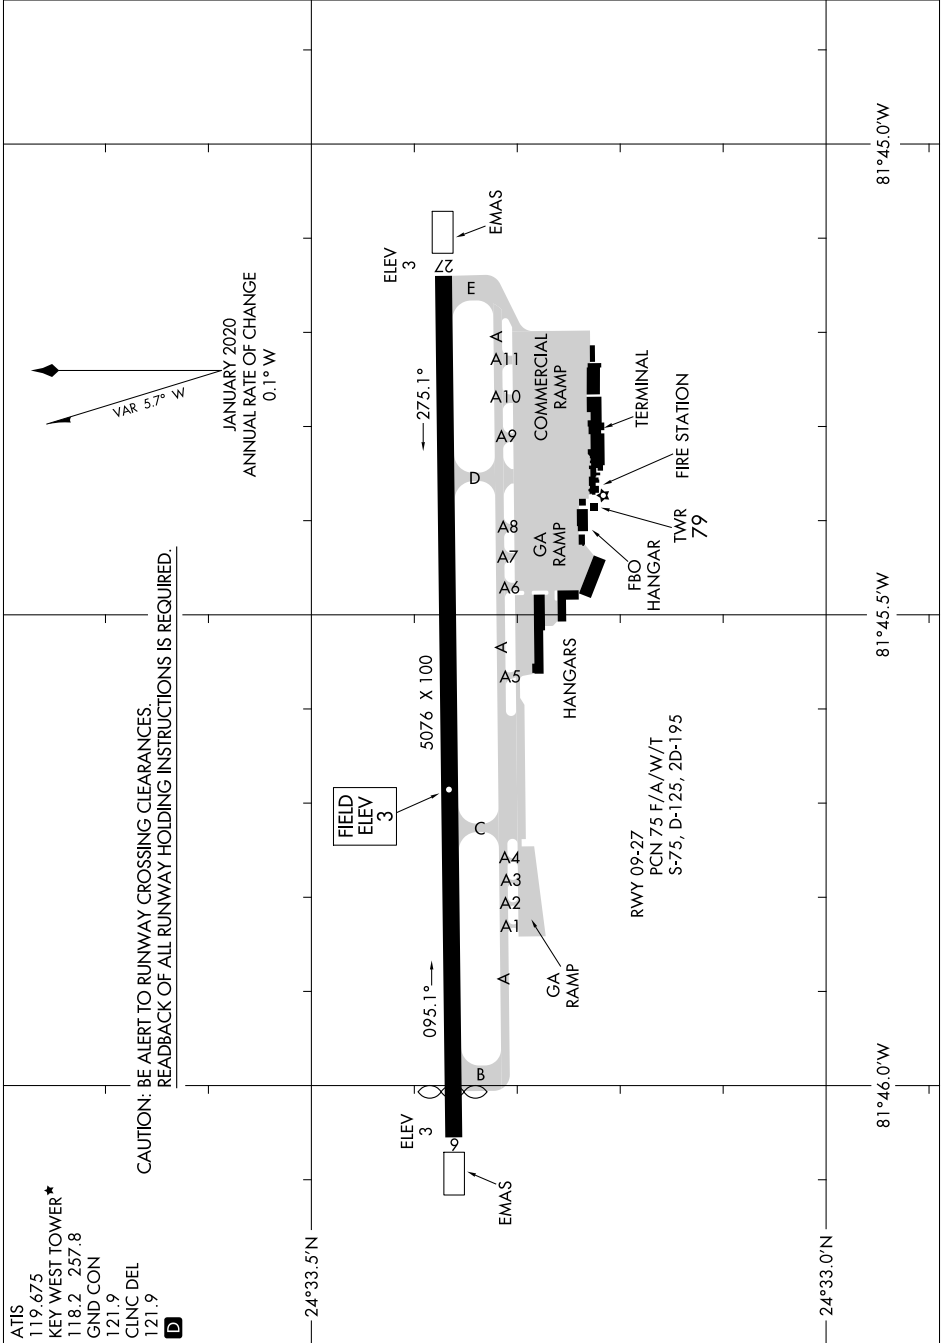

AIRPORT DIAGRAM

AL-606 (FAA)

KEY WEST INTL (EYW)
KEY WEST, FLORIDA

SE-3, 25 MAR 2021 to 22 APR 2021

SE-3, 25 MAR 2021 to 22 APR 2021