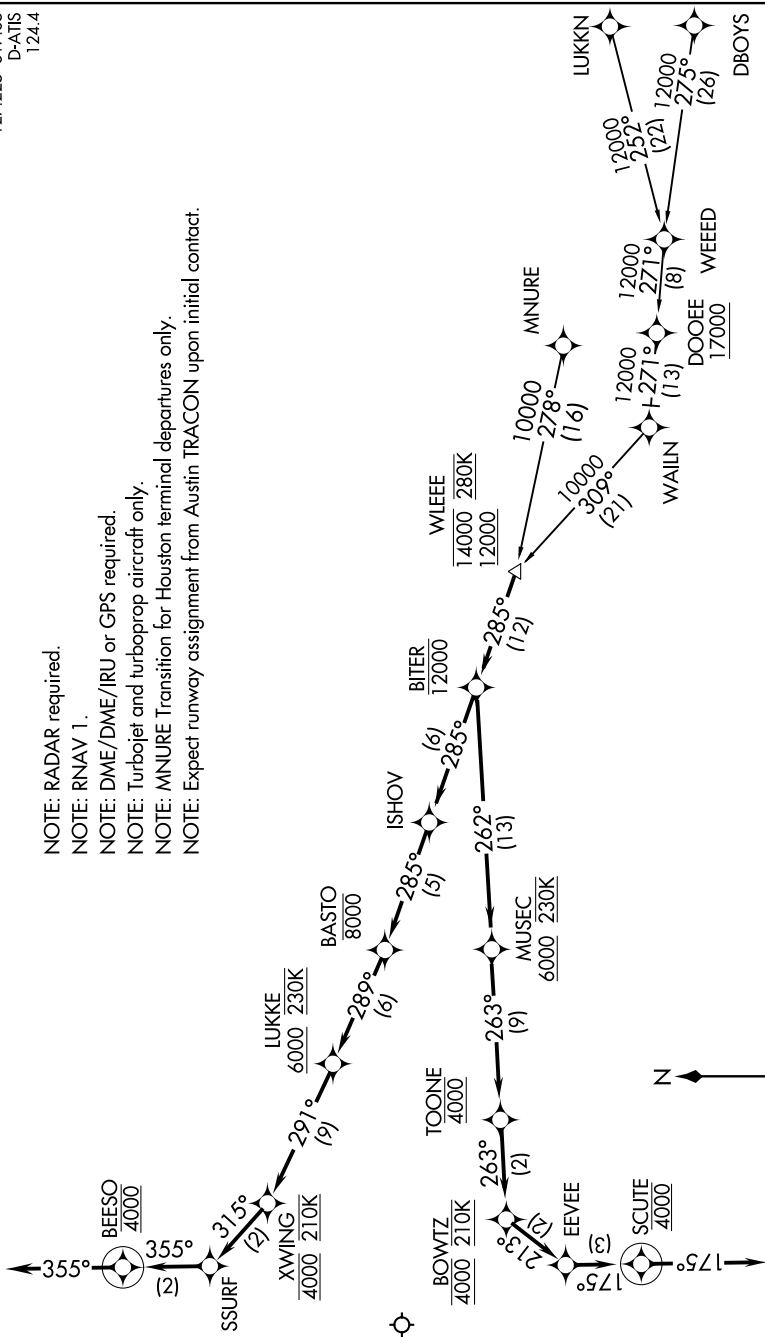

WLEEE FIVE ARRIVAL (RNAV)

AUSTIN APP CON
127.225 317.65
D-ATIS
124.4

- NOTE: RADAR required.
- NOTE: RNAV 1.
- NOTE: DME/DME/IRU or GPS required.
- NOTE: Turbojet and turboprop aircraft only.
- NOTE: MNLURE Transition for Houston terminal departures only.
- NOTE: Expect runway assignment from Austin TRACON upon initial contact.

NOTE: Chart not to scale.

(NARRATIVE ON FOLLOWING PAGE)

WLEEE FIVE ARRIVAL (RNAV)