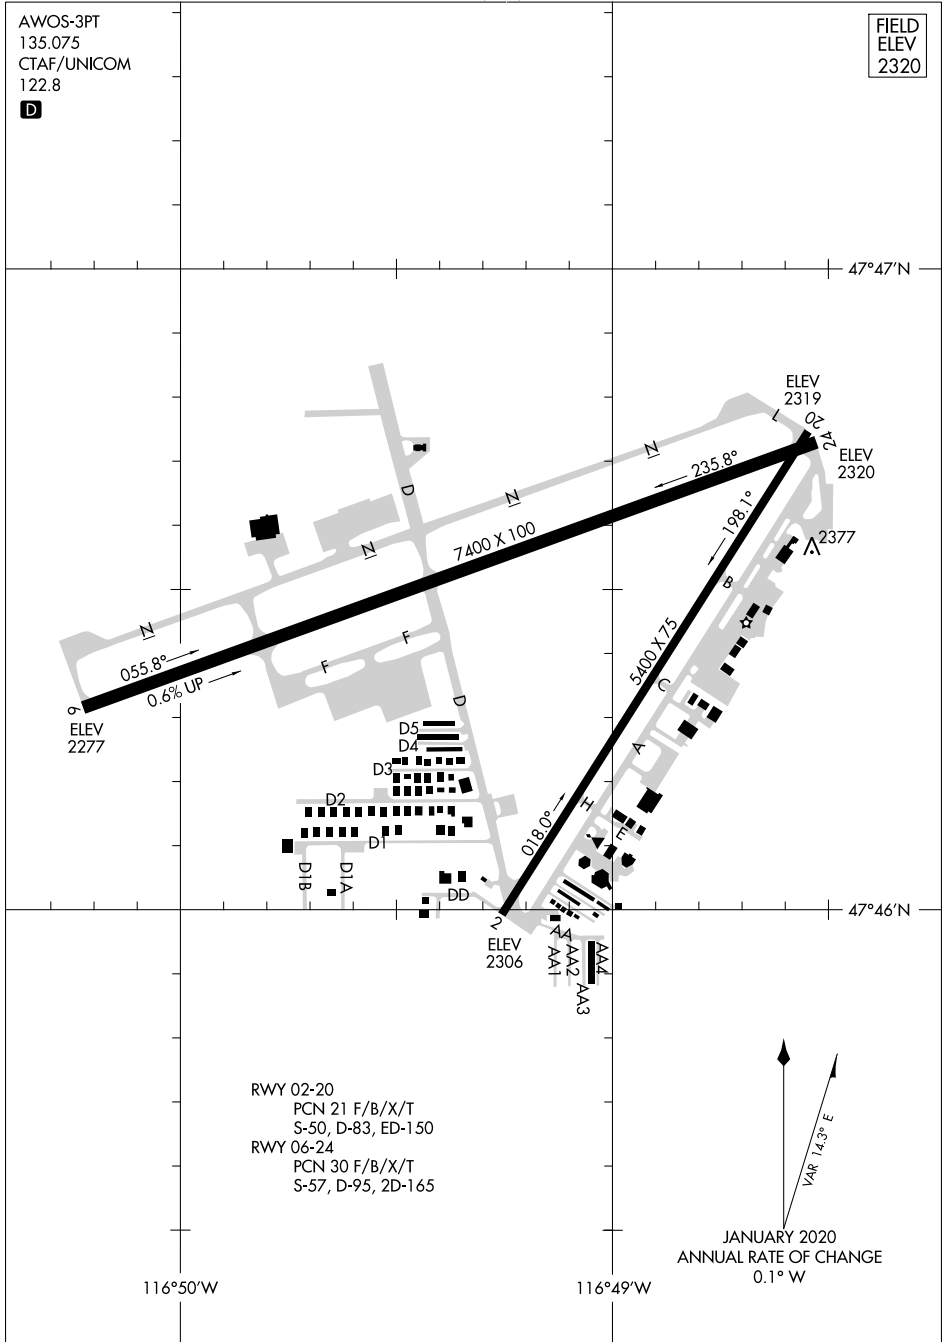

AIRPORT DIAGRAM

AWOS-3PT
135.075
CTAF/UNICOM
122.8

FIELD
ELEV
2320

NW-1, 25 MAR 2021 to 22 APR 2021

NW-1, 25 MAR 2021 to 22 APR 2021

RWY 02-20
PCN 21 F/B/X/T
S-50, D-83, ED-150

RWY 06-24
PCN 30 F/B/X/T
S-57, D-95, 2D-165

AIRPORT DIAGRAM