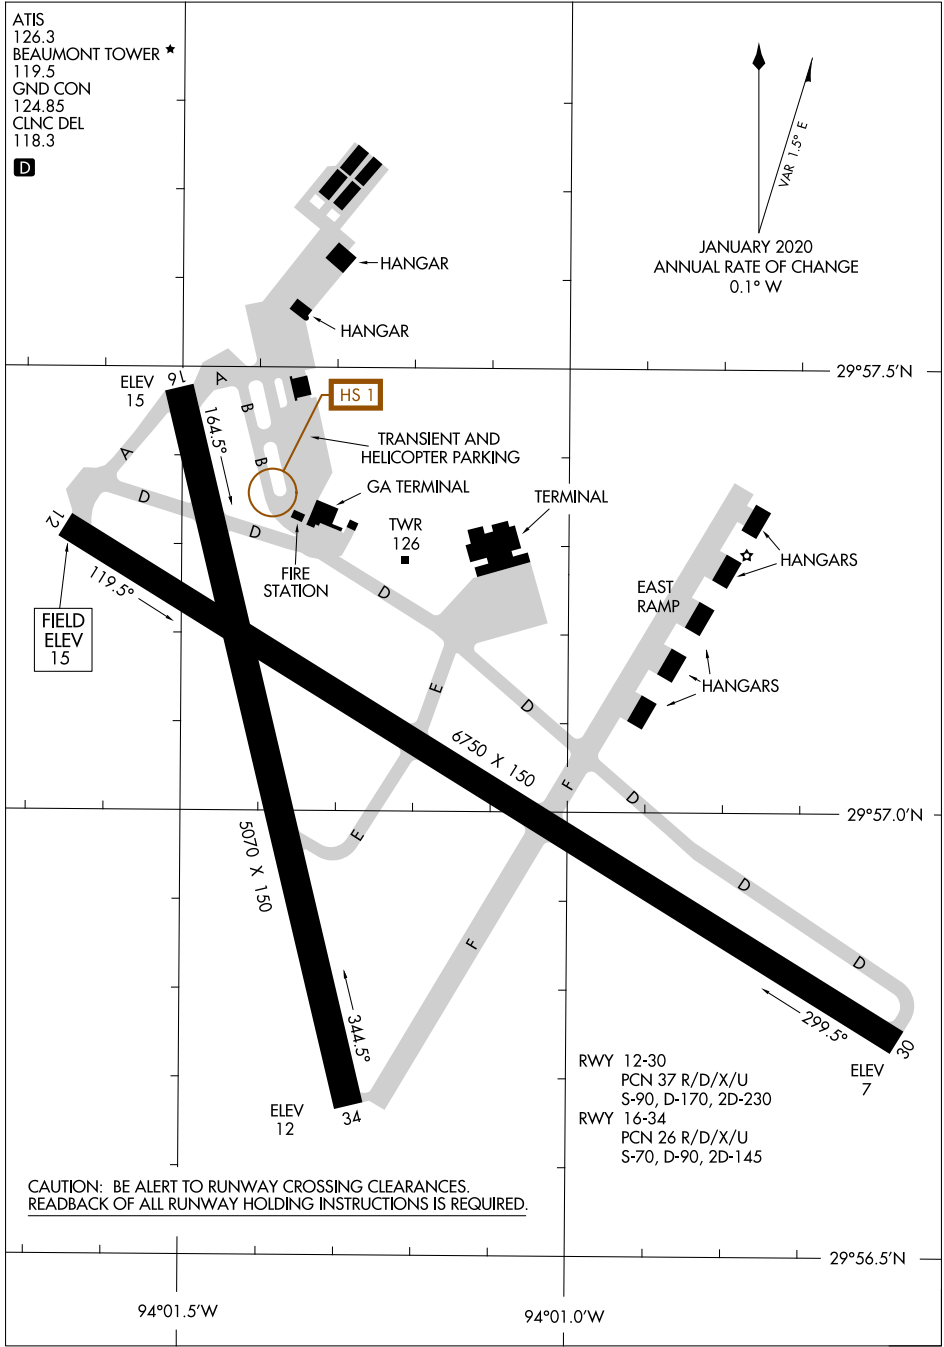

20086

AIRPORT DIAGRAM

AL-521 (FAA)

JACK BROOKS RGNL (BPT)
BEAUMONT/PORT ARTHUR, TEXAS

ATIS
 126.3
 BEAUMONT TOWER ★
 119.5
 GND CON
 124.85
 CLNC DEL
 118.3
D

SC-5, 25 MAR 2021 to 22 APR 2021

SC-5, 25 MAR 2021 to 22 APR 2021

CAUTION: BE ALERT TO RUNWAY CROSSING CLEARANCES. READBACK OF ALL RUNWAY HOLDING INSTRUCTIONS IS REQUIRED.

RWY 12-30
 PCN 37 R/D/X/U
 S-90, D-170, 2D-230
 RWY 16-34
 PCN 26 R/D/X/U
 S-70, D-90, 2D-145

AIRPORT DIAGRAM