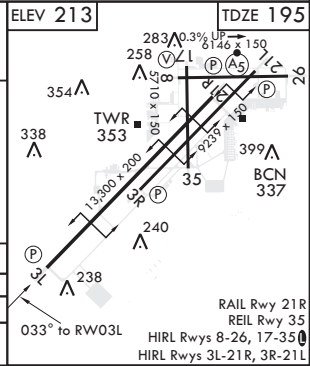

# RNAV (GPS) RWY 3L

APCH CRS	Rwy Idg	13,300
033°	TDZE	195
	Arprt Elev	213

AL-511 (USN)

YUMA MCAS YUMA INTL (KNYL)

**MISSED APPROACH:** Climb to 1000, then climbing left turn to 4000 direct CAZZI and hold. Continue climb in hold to 4000.

ATIS★	ASOS	APP CON	TOWER★	GND CON	CLNC DEL	ASR/PAR
118.8 273.5	256.4	124.7 371.975	119.3 (CTAF) 377.075	121.9 314.0	118.0 336.4	

CATEGORY	A	B	C	D
LNAV MDA	560-1	365	(400-1)	
✪ CIRCLING	680-1 467 (500-1)	700-1 487 (500-1)	800-1 1/2 587 (600-1 1/2)	800-2 587 (600-2)