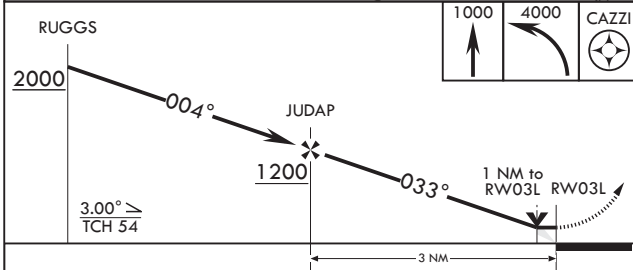

# RNAV (GPS) RWY 3L

APCH CRS	Rwy Idg	13,300
033°	TDZE	195
	Arprt Elev	213

AL-511 (USN)

YUMA MCAS YUMA INTL (KNYL)

**MISSED APPROACH:** Climb to 1000, then climbing left turn to 4000 direct CAZZI and hold. Continue climb in hold to 4000.

ATIS★	ASOS	APP CON	TOWER★	GND CON	CLNC DEL	ASR/PAR
118.8 273.5	256.4	124.7 371.975	119.3 (CTAF) 377.075	121.9 314.0	118.0 336.4	

CATEGORY	A	B	C	D
LNAV MDA	560-1	365	(400-1)	
✪ CIRCLING	680-1 467 (500-1)	700-1 487 (500-1)	800-1 1/2 587 (600-1 1/2)	800-2 587 (600-2)