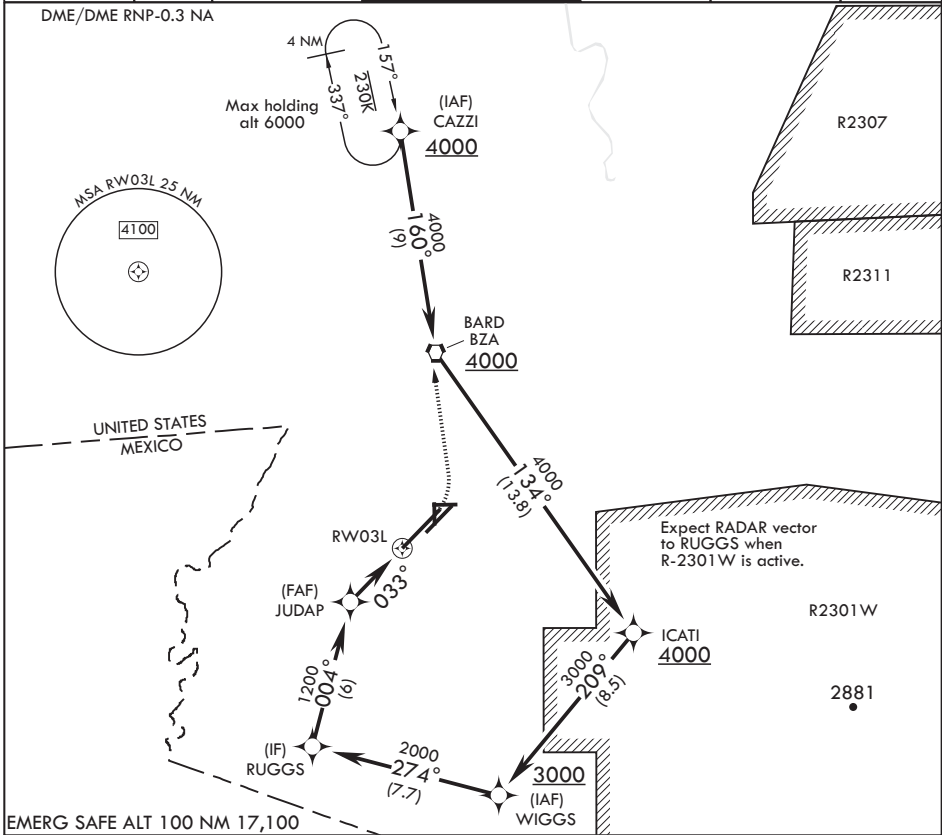

# RNAV (GPS) RWY 3L

APCH CRS	Rwy Idg	13,300
033°	TDZE	195
	Arprt Elev	213

AL-511 (USN)

YUMA MCAS YUMA INTL (KNYL)

**MISSED APPROACH:** Climb to 1000, then climbing left turn to 4000 direct CAZZI and hold. Continue climb in hold to 4000.

ATIS★	ASOS	APP CON	TOWER★	GND CON	CLNC DEL	ASR/PAR
118.8 273.5	256.4	124.7 371.975	119.3 (CTAF) 377.075	121.9 314.0	118.0 336.4	

CATEGORY	A	B	C	D
LNAV MDA	560-1	365	(400-1)	
✪ CIRCLING	680-1 467 (500-1)	700-1 487 (500-1)	800-1 1/2 587 (600-1 1/2)	800-2 587 (600-2)

SW-4, 25 MAR 2021 to 22 APR 2021

SW-4, 25 MAR 2021 to 22 APR 2021

YUMA, ARIZONA

32°39'N - 114°36'W

YUMA MCAS YUMA INTL (KNYL)

Amdt 3 24MAY18

# RNAV (GPS) RWY 3L