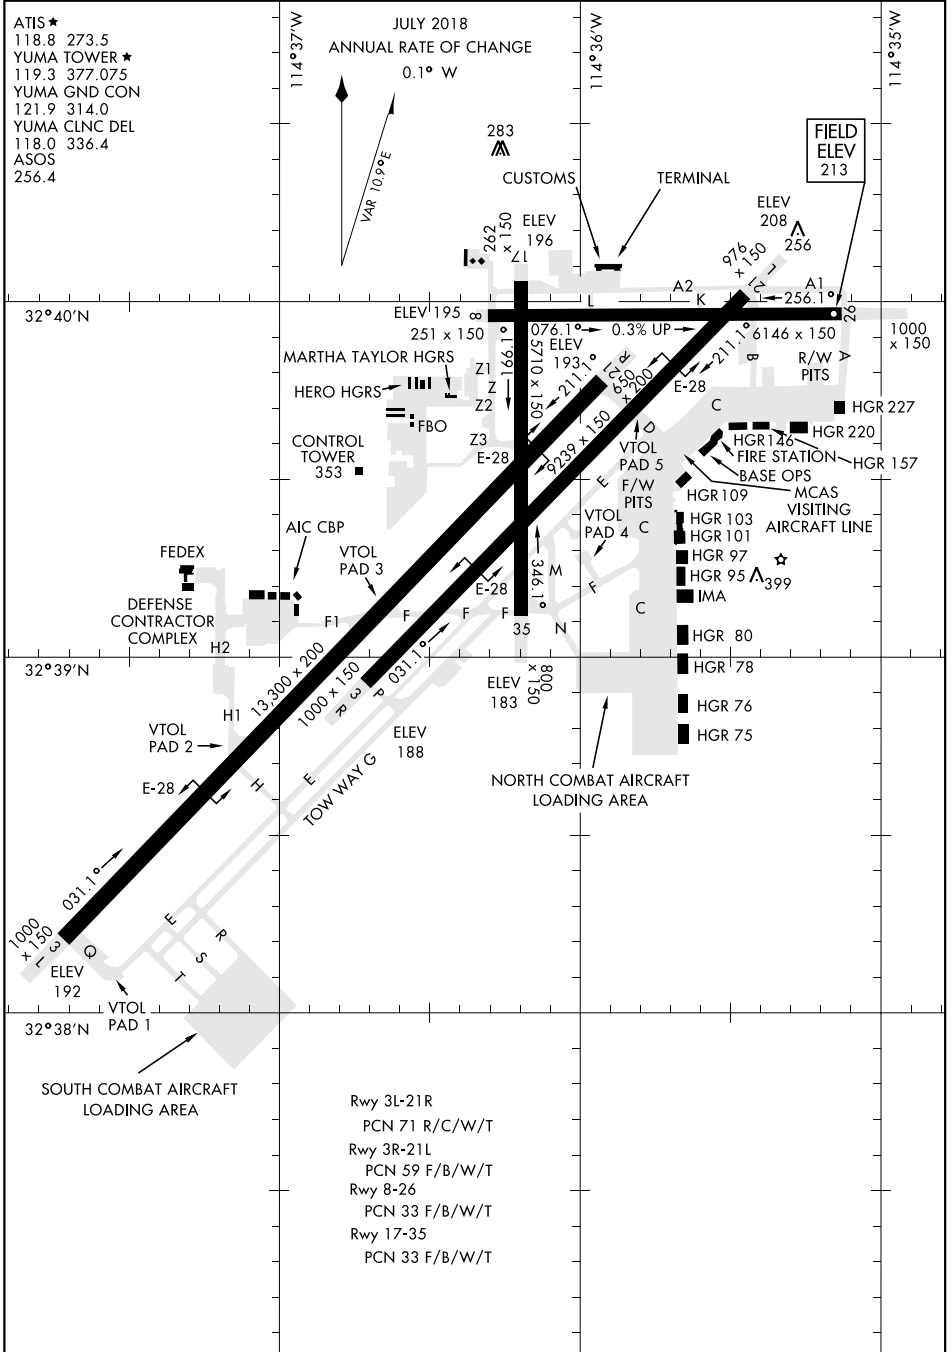

AIRPORT DIAGRAM

AFD-511 [USN]

YUMA MCAS/YUMA INTL (KNYL)

YUMA, ARIZONA

SW-4, 25 MAR 2021 to 22 APR 2021

SW-4, 25 MAR 2021 to 22 APR 2021

AIRPORT DIAGRAM

YUMA, ARIZONA
YUMA MCAS/YUMA INTL (KNYL)