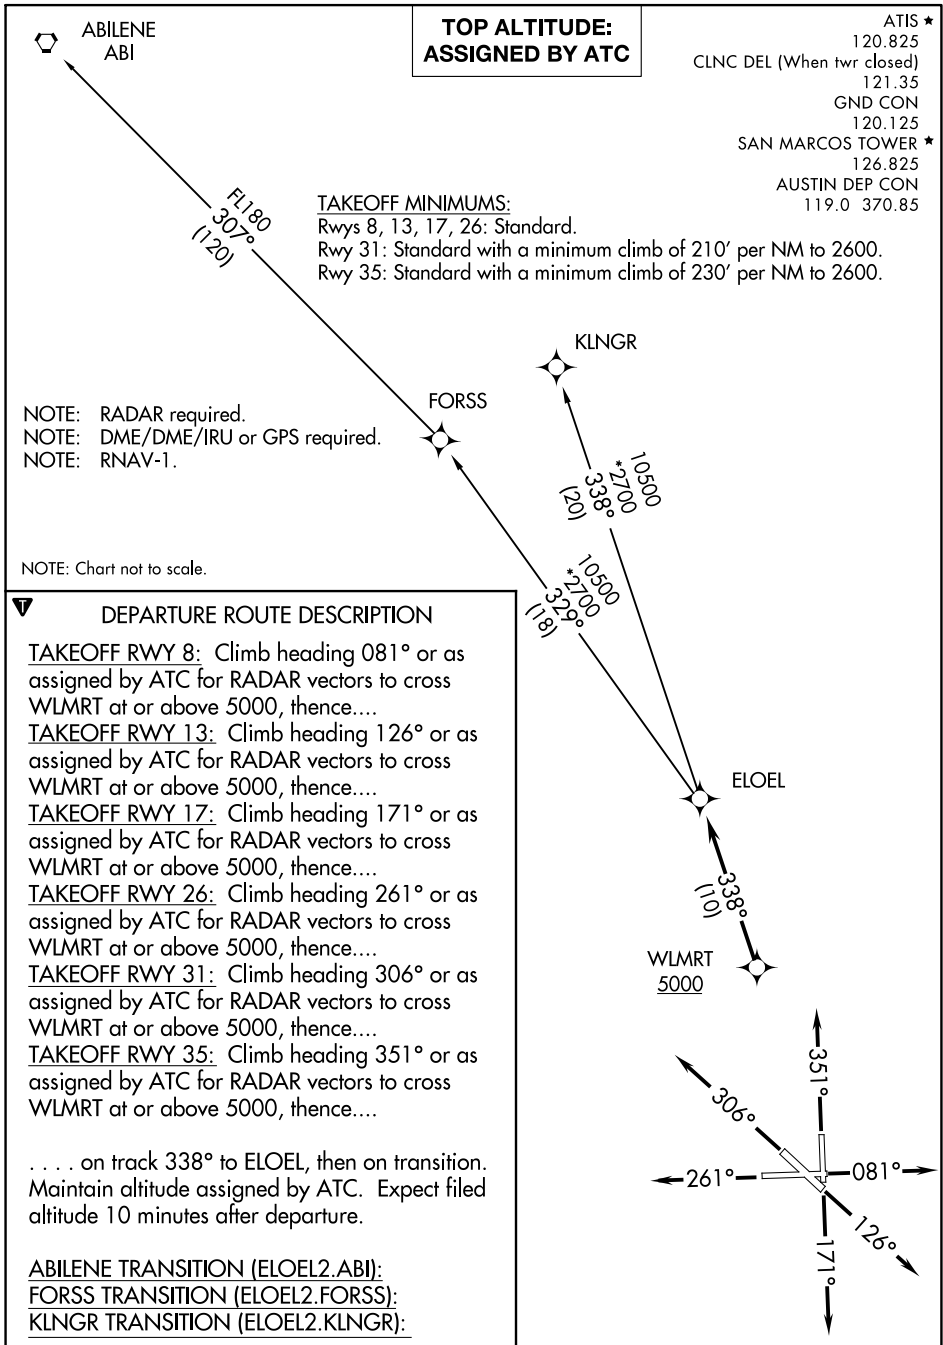

# ELOEL TWO DEPARTURE (RNAV)

AUSTIN, TEXAS

SC-3, 25 MAR 2021 to 22 APR 2021

SC-3, 25 MAR 2021 to 22 APR 2021

# ELOEL TWO DEPARTURE (RNAV)

(ELOEL2.ELOEL) 07DEC17

AUSTIN, TEXAS

SAN MARCOS RGNL (HYI)