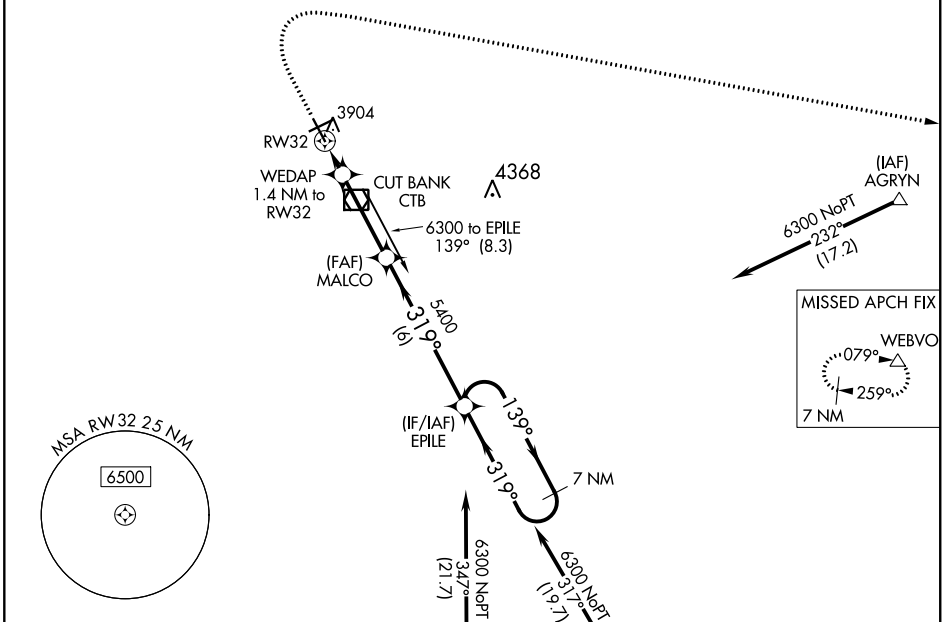

WAAS CH 99337 W32A	APP CRS 319°	Rwy Idg TDZE Apt Elev	5300 3851 3858
--	------------------------	-----------------------------	---

RNAV (GPS) RWY 32

CUT BANK INTL (CTB)

⚠ For uncompensated Baro-VNAV systems, LNAV/VNAV NA below -25°C (-13°F) or above 51°C (124°F).
DME/DME RNP-0.3 NA.

MISSED APPROACH: Climb to 4400 then climbing right turn to 11000 direct WEBVO and hold.

ASOS 119.025	SALT LAKE CITY CENTER 133.4 285.4	UNICOM 123.0 (CTAF) 0
------------------------	---	---------------------------------

NW-1, 25 MAR 2021 to 22 APR 2021

NW-1, 25 MAR 2021 to 22 APR 2021

ELEV 3858	TDZE 3851
-----------	-----------

CATEGORY	A	B	C	D
LPV DA		4051-1	200 (200-1)	
LNAV/VNAV DA		4101-1	250 (300-1)	
LNAV MDA		4160-1	309 (400-1)	
C CIRCLING	4280-1 422 (500-1)	4320-1 462 (500-1)	4400-1½ 542 (600-1½)	4620-2½ 762 (800-2½)