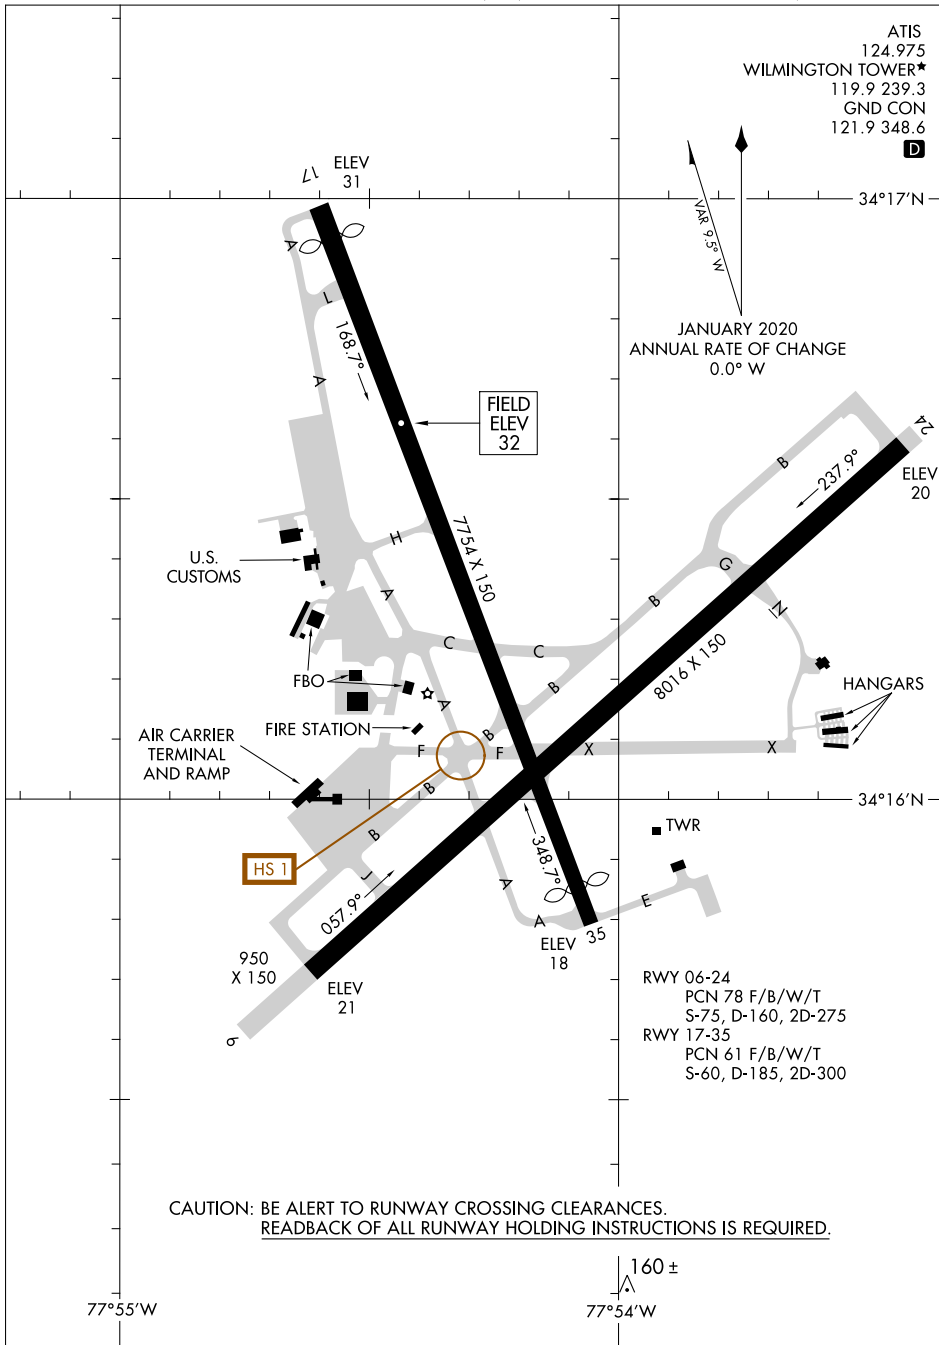

AIRPORT DIAGRAM

AL-459 (FAA)

WILMINGTON INTL (ILM)
WILMINGTON, NORTH CAROLINA

SE-2, 25 MAR 2021 to 22 APR 2021

SE-2, 25 MAR 2021 to 22 APR 2021

CAUTION: BE ALERT TO RUNWAY CROSSING CLEARANCES.
READBACK OF ALL RUNWAY HOLDING INSTRUCTIONS IS REQUIRED.