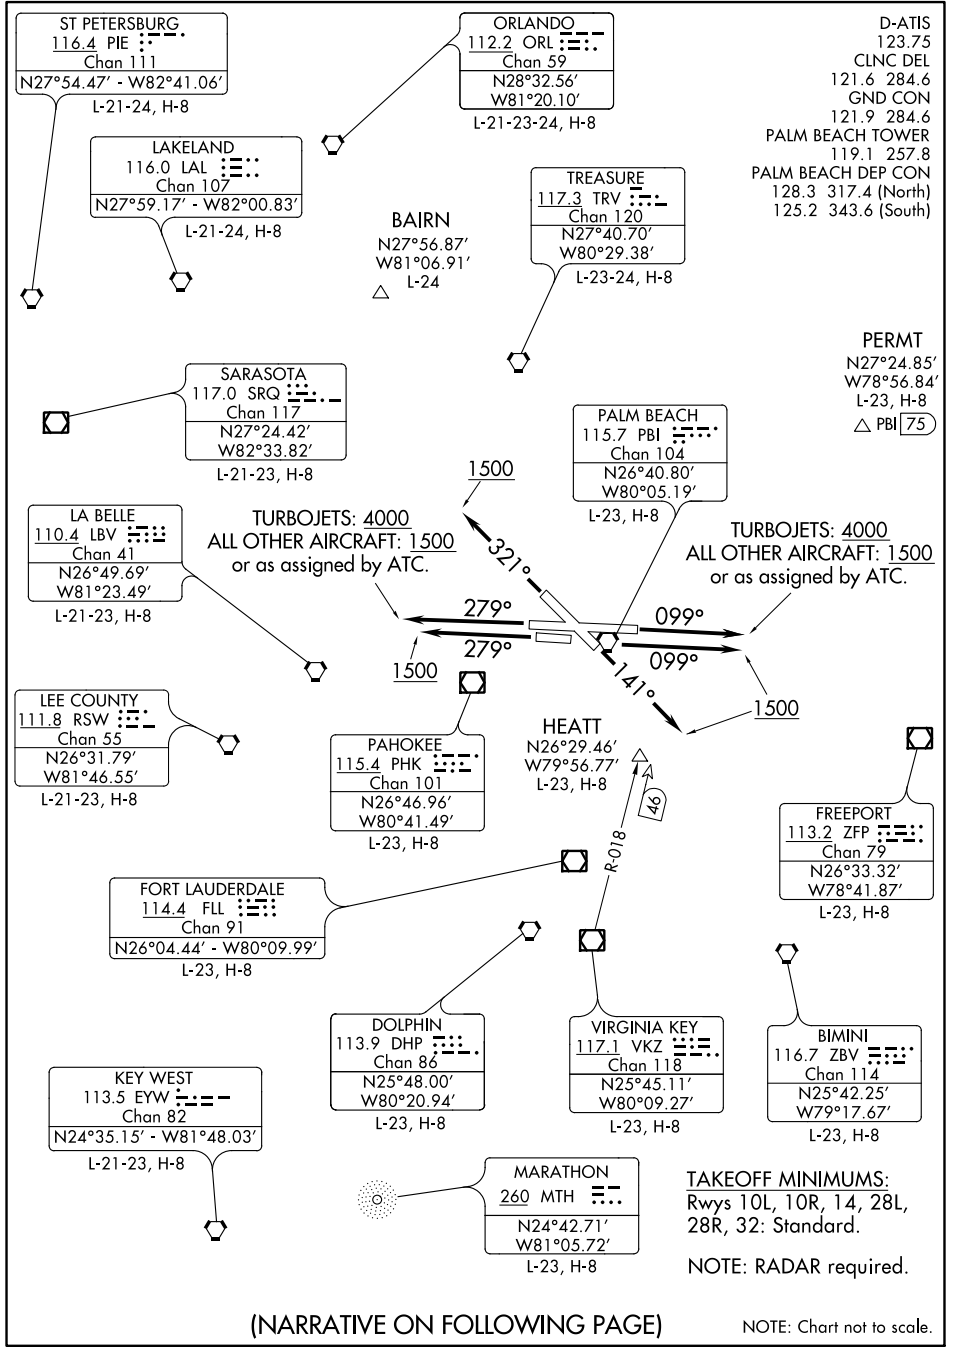

PALM BEACH ONE DEPARTURE

SE-3, 25 MAR 2021 to 22 APR 2021

SE-3, 25 MAR 2021 to 22 APR 2021