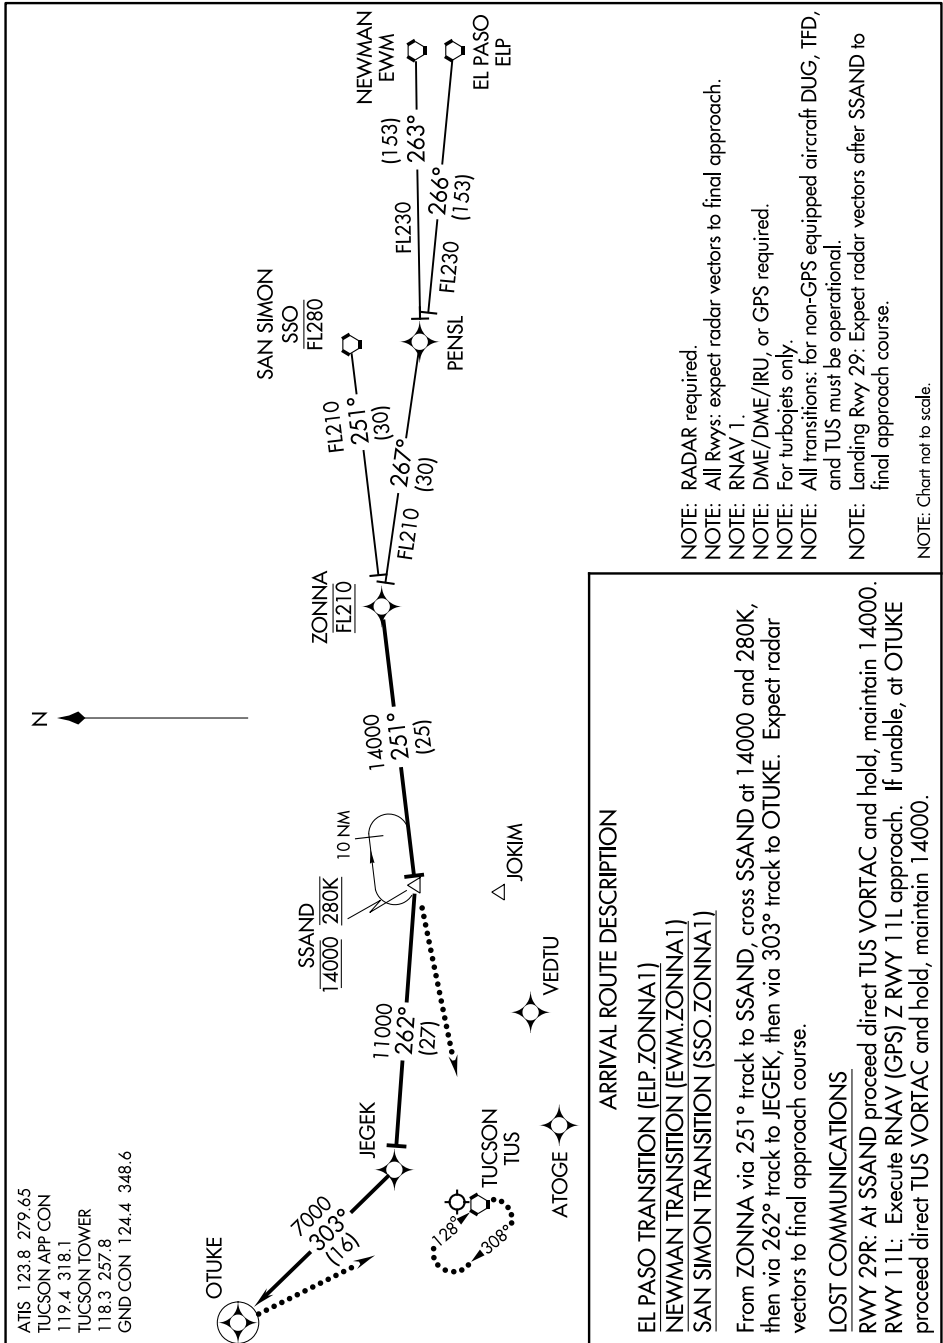

ZONNA ONE ARRIVAL (RNAV)

AL-430 (FAA)

TUCSON INTL (TUS)
TUCSON, ARIZONA

SW-4, 25 MAR 2021 to 22 APR 2021

ZONNA ONE ARRIVAL (RNAV)

TUCSON, ARIZONA
TUCSON INTL (TUS)

SW-4, 25 MAR 2021 to 22 APR 2021