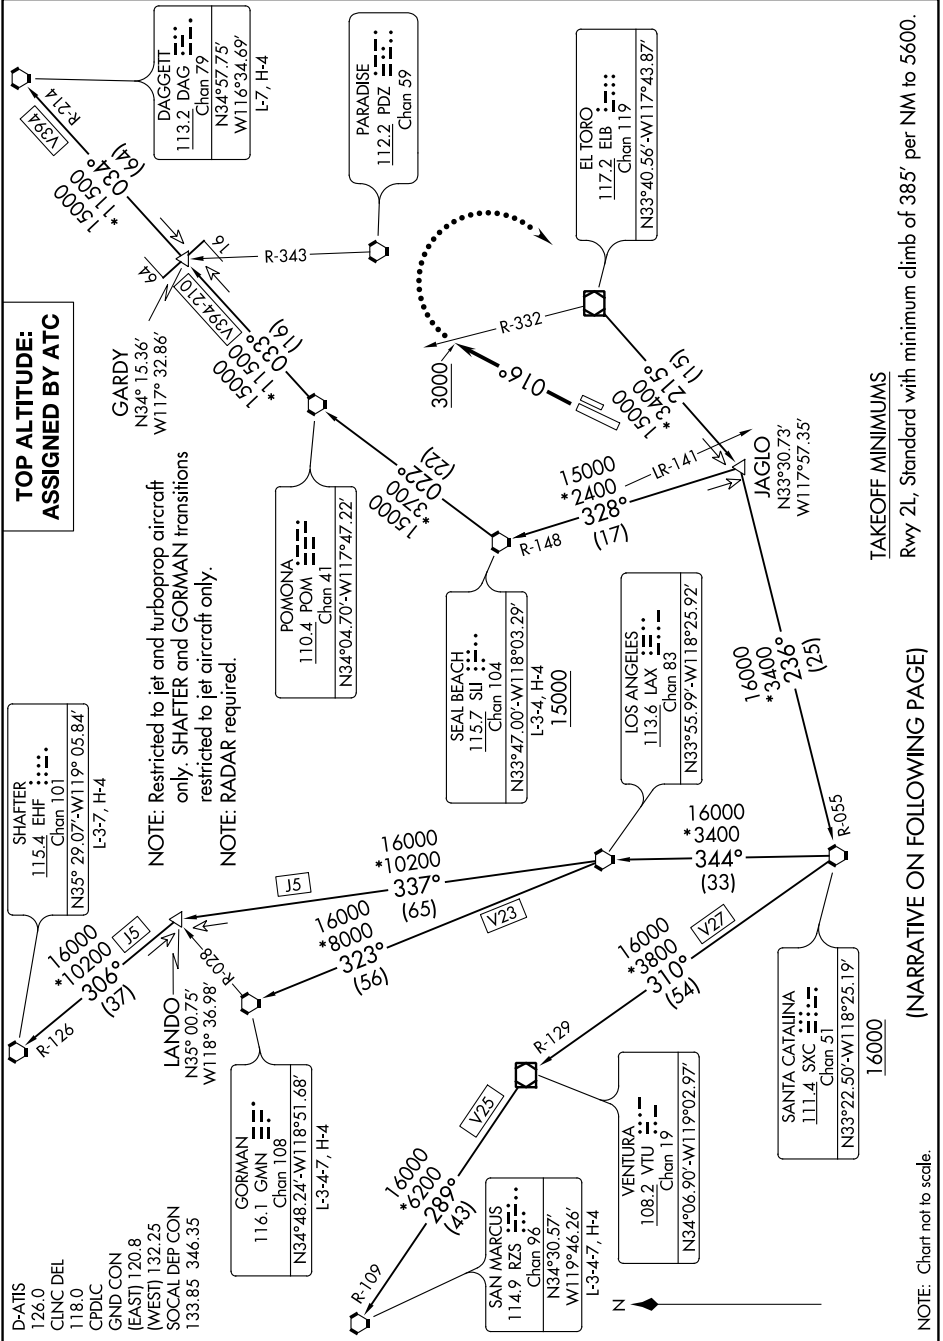

IRVINE FIVE DEPARTURE

SW-3, 25 MAR 2021 to 22 APR 2021

SW-3, 25 MAR 2021 to 22 APR 2021

(NARRATIVE ON FOLLOWING PAGE)

NOTE: Chart not to scale.