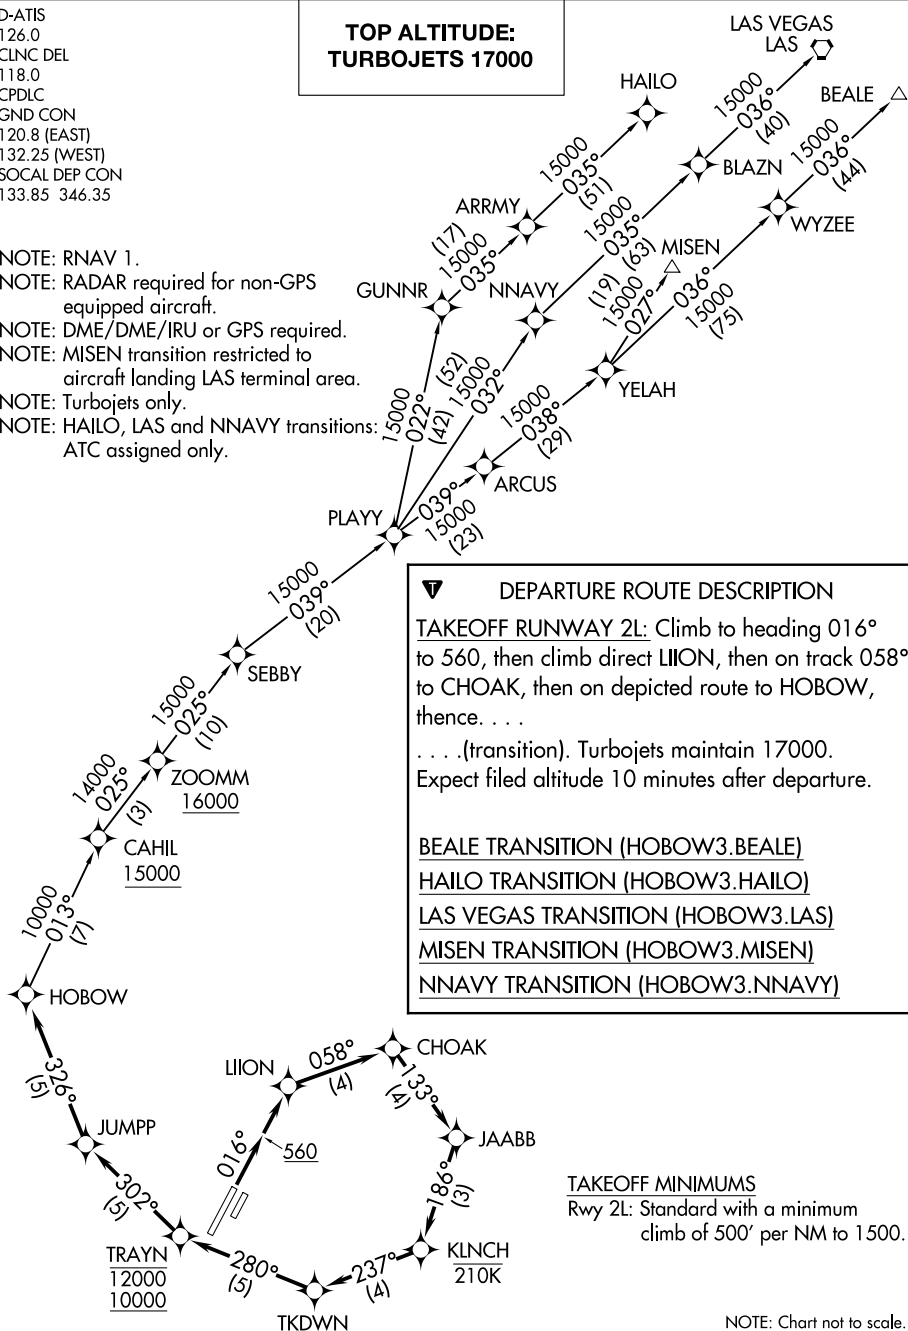

HOBOW THREE DEPARTURE (RNAV) AL-377 (FAA)

D-ATIS
126.0
CLNC DEL
118.0
CPDLC
GND CON
120.8 (EAST)
132.25 (WEST)
SOCAL DEP CON
133.85 346.35

**TOP ALTITUDE:
TURBOJETTS 17000**

- NOTE: RNAV 1.
- NOTE: RADAR required for non-GPS equipped aircraft.
- NOTE: DME/DME/IRU or GPS required.
- NOTE: MISEN transition restricted to aircraft landing LAS terminal area.
- NOTE: Turbojets only.
- NOTE: HAILO, LAS and NNAVY transitions: ATC assigned only.

SW-3, 25 MAR 2021 to 22 APR 2021

SW-3, 25 MAR 2021 to 22 APR 2021