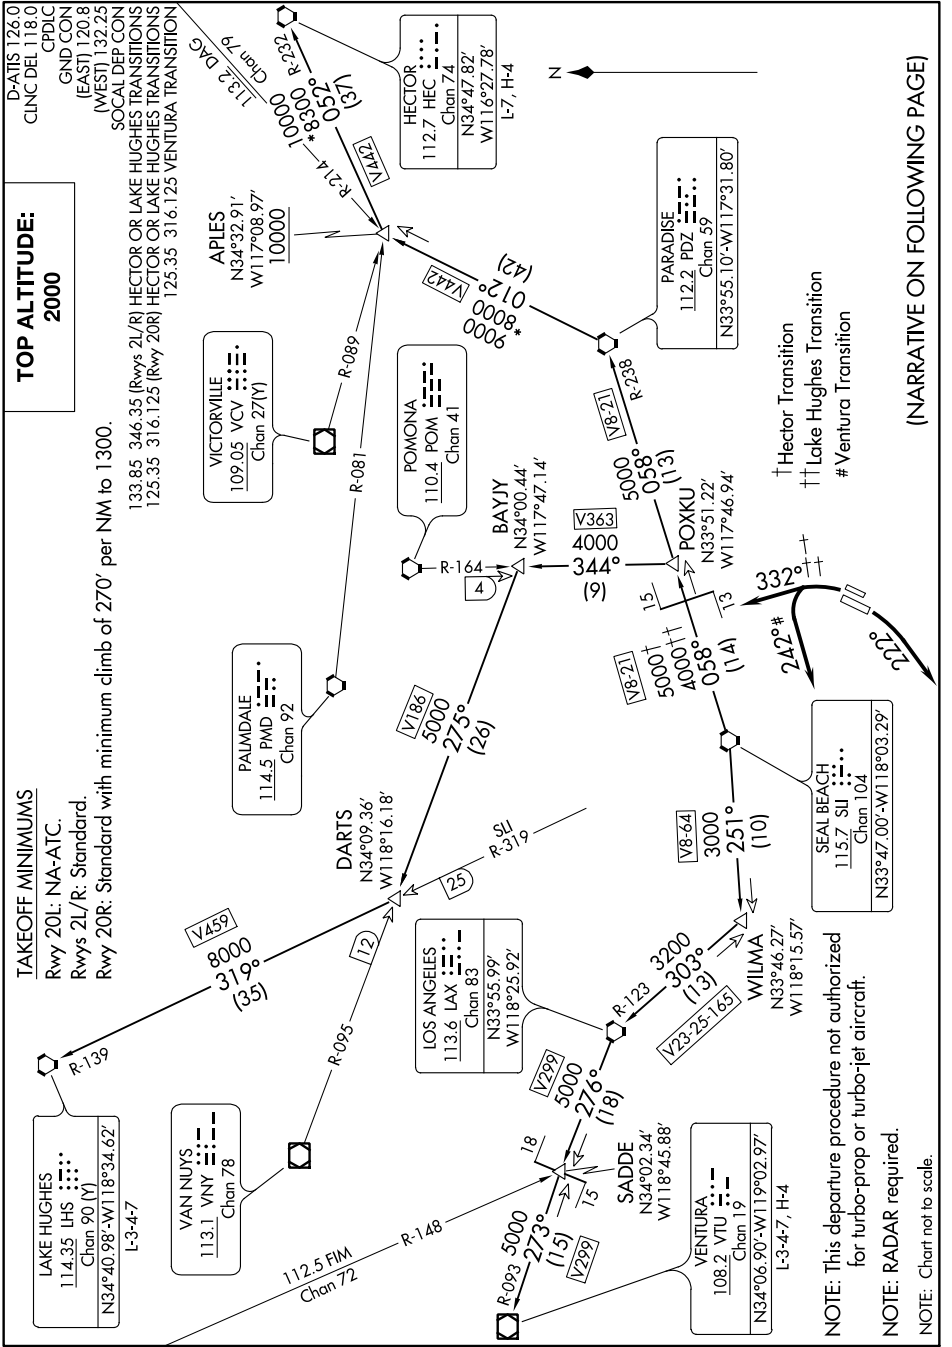

ANAHEIM ONE DEPARTURE

SW-3, 25 MAR 2021 to 22 APR 2021

(NARRATIVE ON FOLLOWING PAGE)

SW-3, 25 MAR 2021 to 22 APR 2021