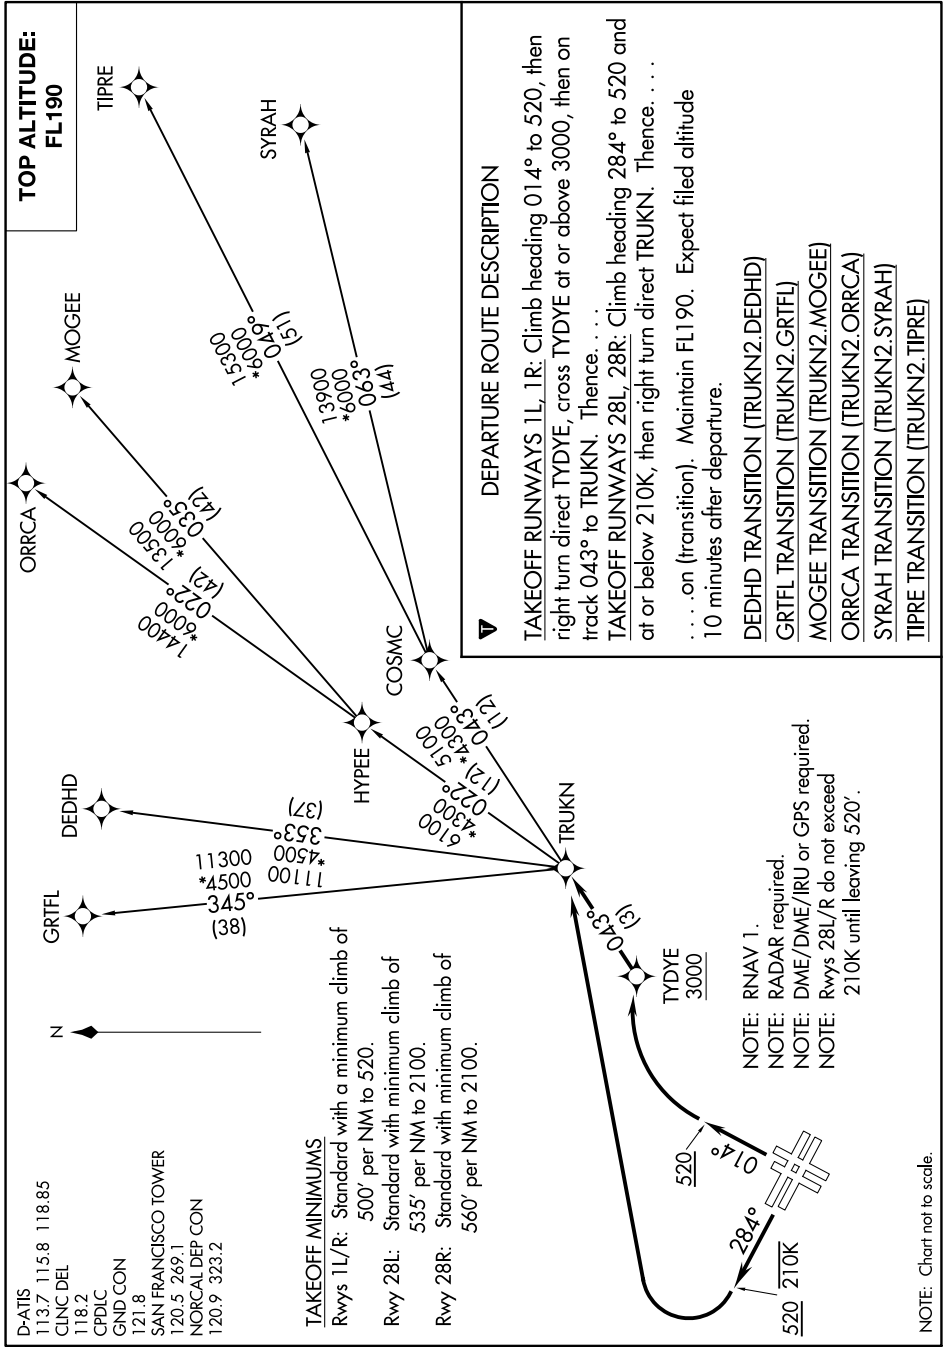

TRUKN TWO DEPARTURE (RNAV)

AL-375 (FAA)

SAN FRANCISCO INTL (SFO)
SAN FRANCISCO, CALIFORNIA

SW-2, 25 MAR 2021 to 22 APR 2021

SW-2, 25 MAR 2021 to 22 APR 2021

TRUKN TWO DEPARTURE (RNAV)

(TRUKN2.TRUKN) 25JUN15

SAN FRANCISCO, CALIFORNIA
SAN FRANCISCO INTL (SFO)

NOTE: Chart not to scale.