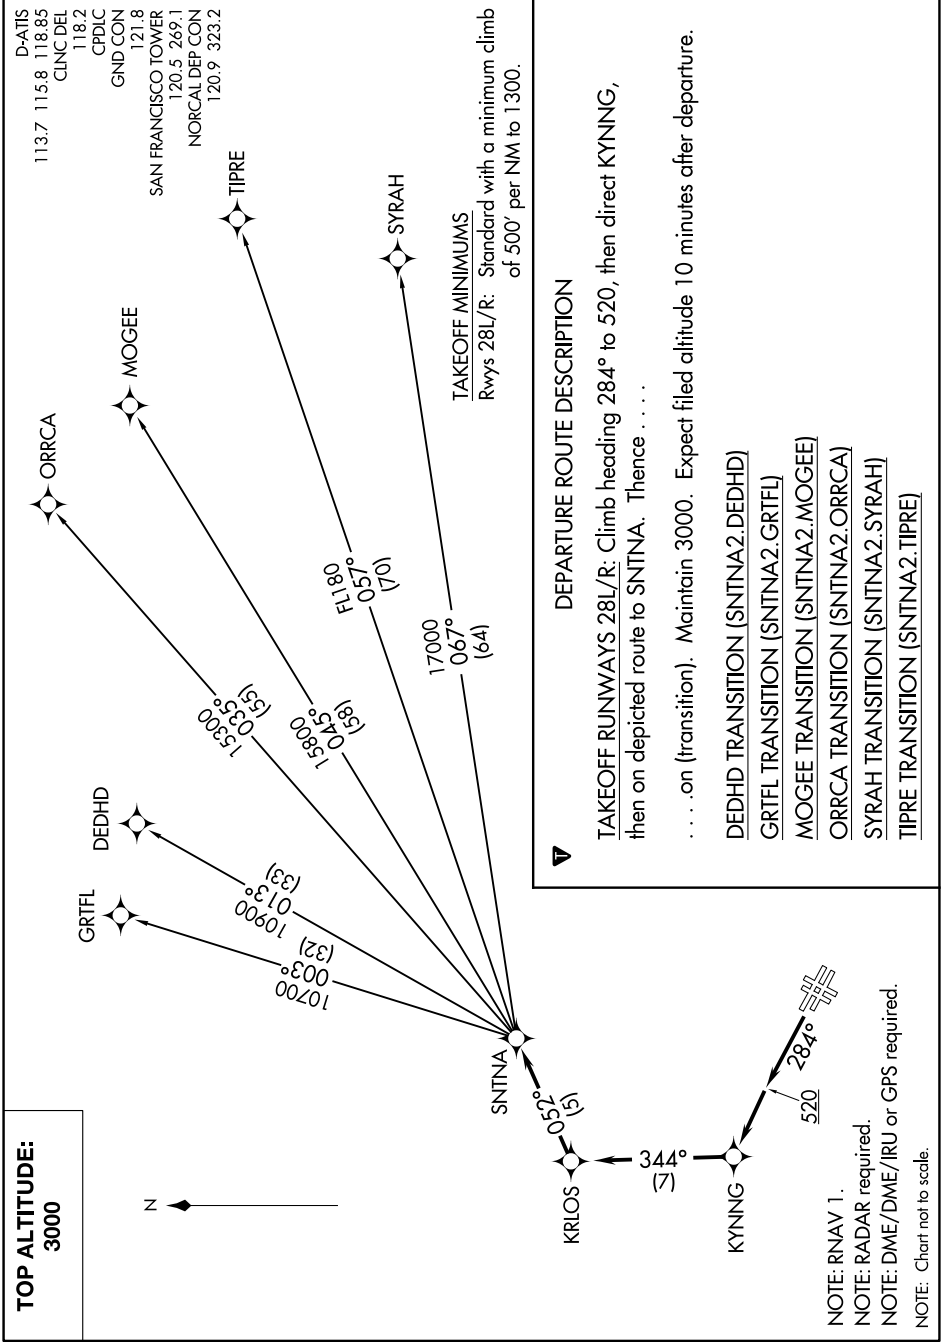

(SNTNA2.SNTNA) 17341

SNTNA TWO DEPARTURE (RNAV)

AL-375 (FAA)

SAN FRANCISCO INTL (SFO)
SAN FRANCISCO, CALIFORNIA

SW-2, 25 MAR 2021 to 22 APR 2021

SW-2, 25 MAR 2021 to 22 APR 2021

SNTNA TWO DEPARTURE (RNAV)

(SNTNA2.SNTNA) 25JUN15