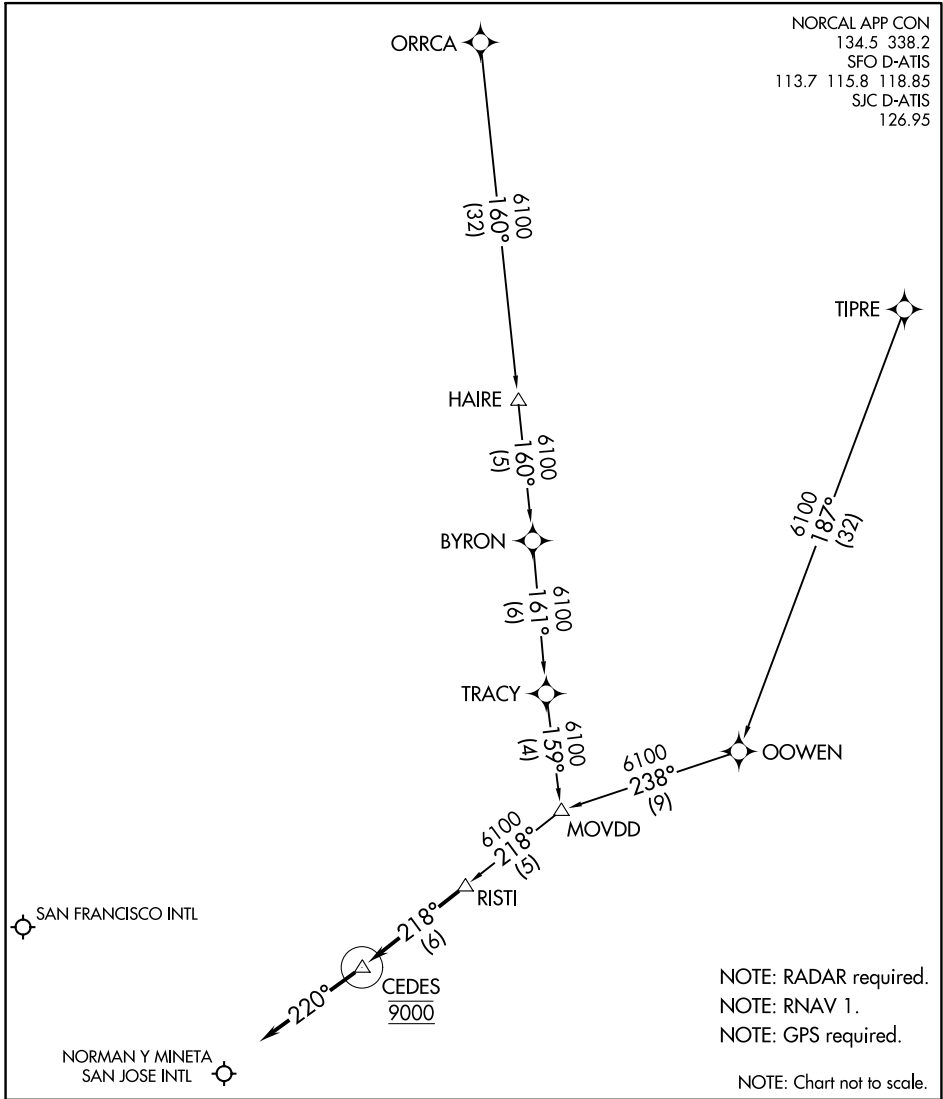

RISTI ONE ARRIVAL (RNAV)

AL-375 (FAA)

SAN FRANCISCO, CALIFORNIA

NORCAL APP CON
 134.5 338.2
 SFO D-ATIS
 113.7 115.8 118.85
 SJC D-ATIS
 126.95

SW-2, 25 MAR 2021 to 22 APR 2021

SW-2, 25 MAR 2021 to 22 APR 2021

NOTE: RADAR required.
 NOTE: RNAV 1.
 NOTE: GPS required.
 NOTE: Chart not to scale.

ARRIVAL ROUTE DESCRIPTION

ORRCA TRANSITION (ORRCA.RISTI1)

TIPRE TRANSITION (TIPRE.RISTI1)

LANDING KSFO/KSJC: From RISTI on track 218° to cross CEDES at 9000, then on heading 220° or as assigned by ATC. Expect RADAR vectors to final approach course.