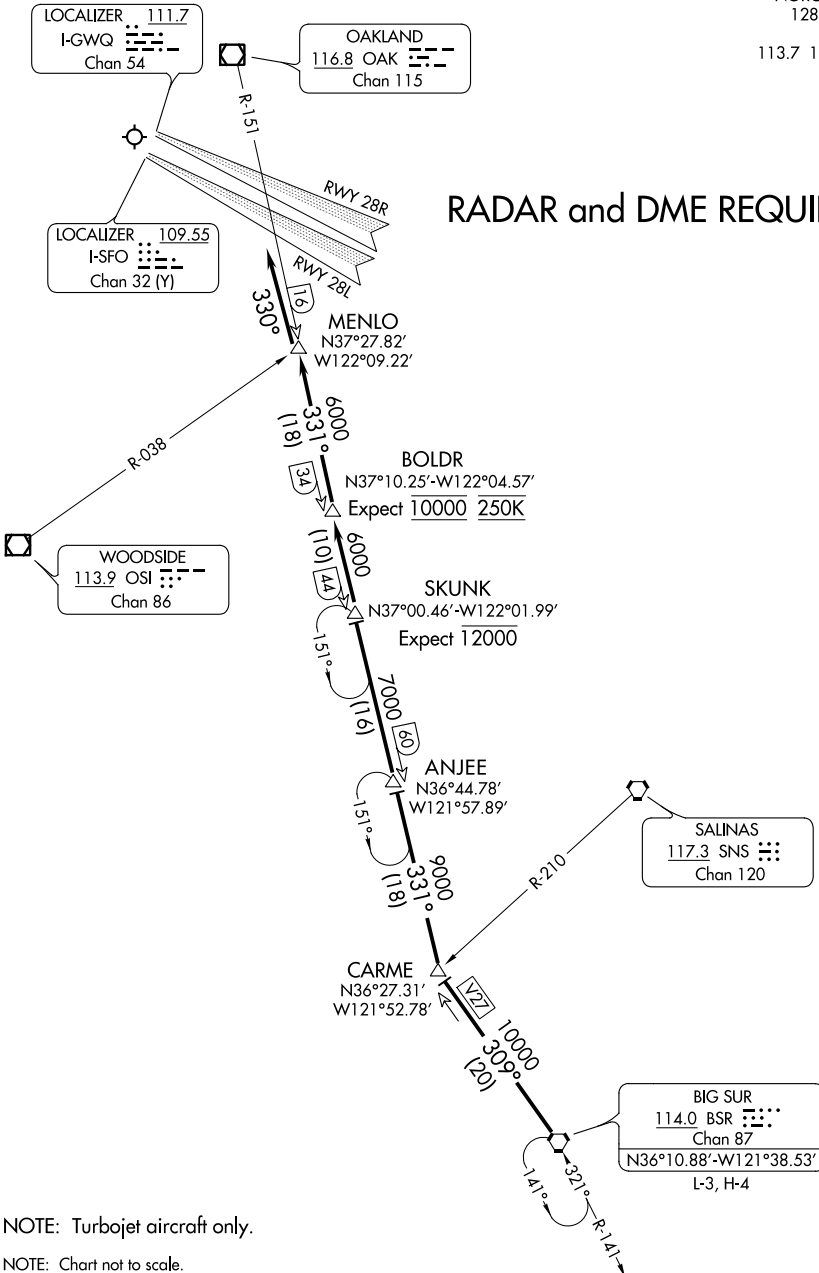

(BSR.BSR3) 17173

BIG SUR THREE ARRIVAL

AL-375 (FAA)

SAN FRANCISCO INTL (SFO)
SAN FRANCISCO, CALIFORNIA

OAKLAND CENTER
125.45 307.3
NORCAL APP CON
128.575 254.25
D-ATIS
113.7 115.8 118.85

RADAR and DME REQUIRED

NOTE: Turbojet aircraft only.

NOTE: Chart not to scale.

SW-2, 25 MAR 2021 to 22 APR 2021

SW-2, 25 MAR 2021 to 22 APR 2021

BIG SUR THREE ARRIVAL

(BSR.BSR3) 15SEP16

SAN FRANCISCO, CALIFORNIA
SAN FRANCISCO INTL (SFO)