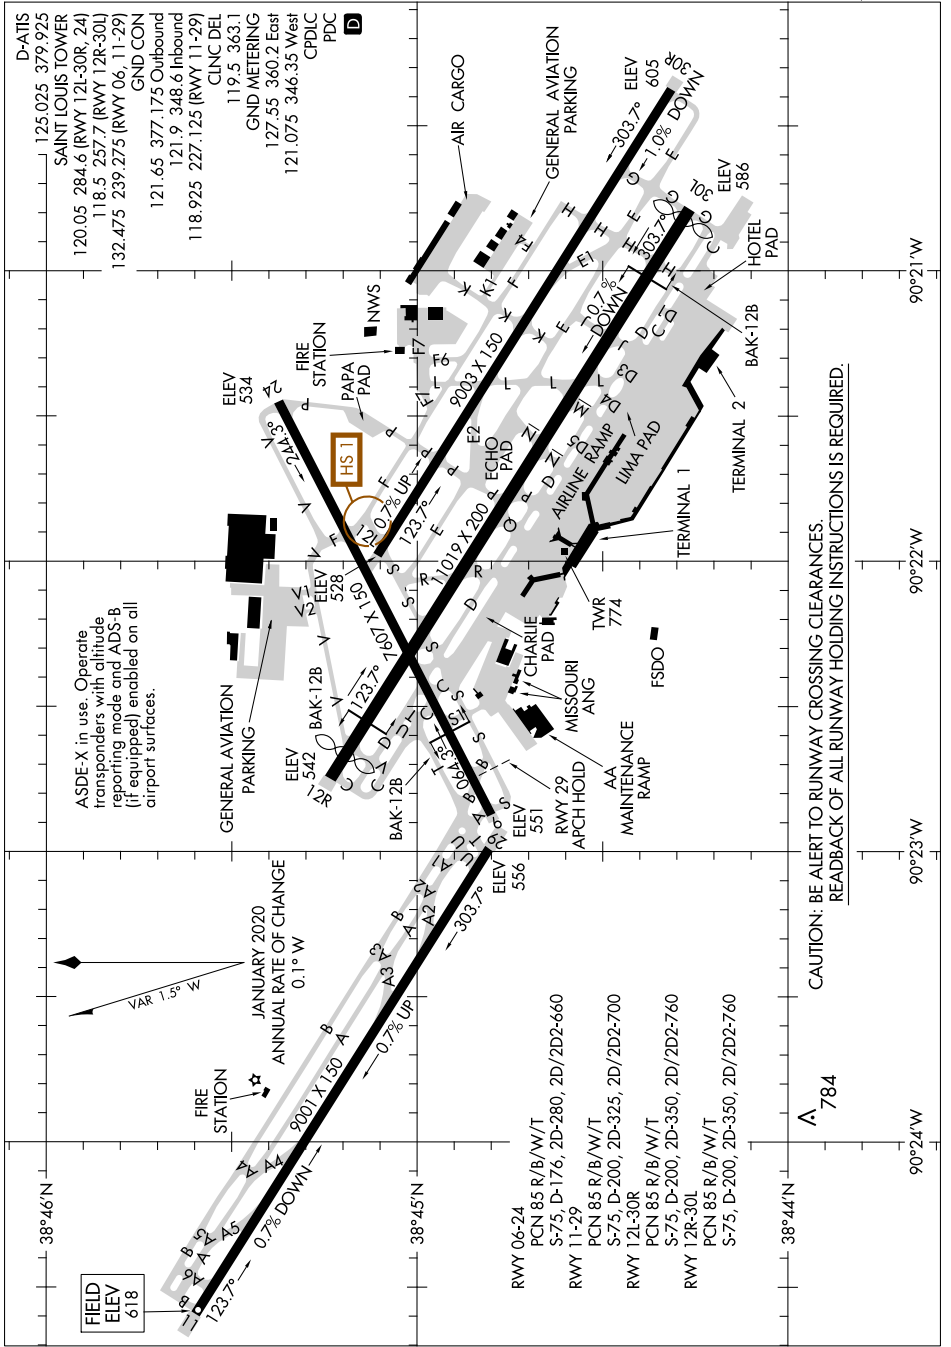

# AIRPORT DIAGRAM

ST LOUIS LAMBERT INTL (STL)

ST LOUIS, MISSOURI

AL-360 (FAA)

NC-3, 25 MAR 2021 to 22 APR 2021

ELEV 618

CAUTION: BE ALERT TO RUNWAY CROSSING CLEARANCES. READBACK OF ALL RUNWAY HOLDING INSTRUCTIONS IS REQUIRED.

# AIRPORT DIAGRAM

ST LOUIS, MISSOURI  
ST LOUIS LAMBERT INTL (STL)

NC-3, 25 MAR 2021 to 22 APR 2021