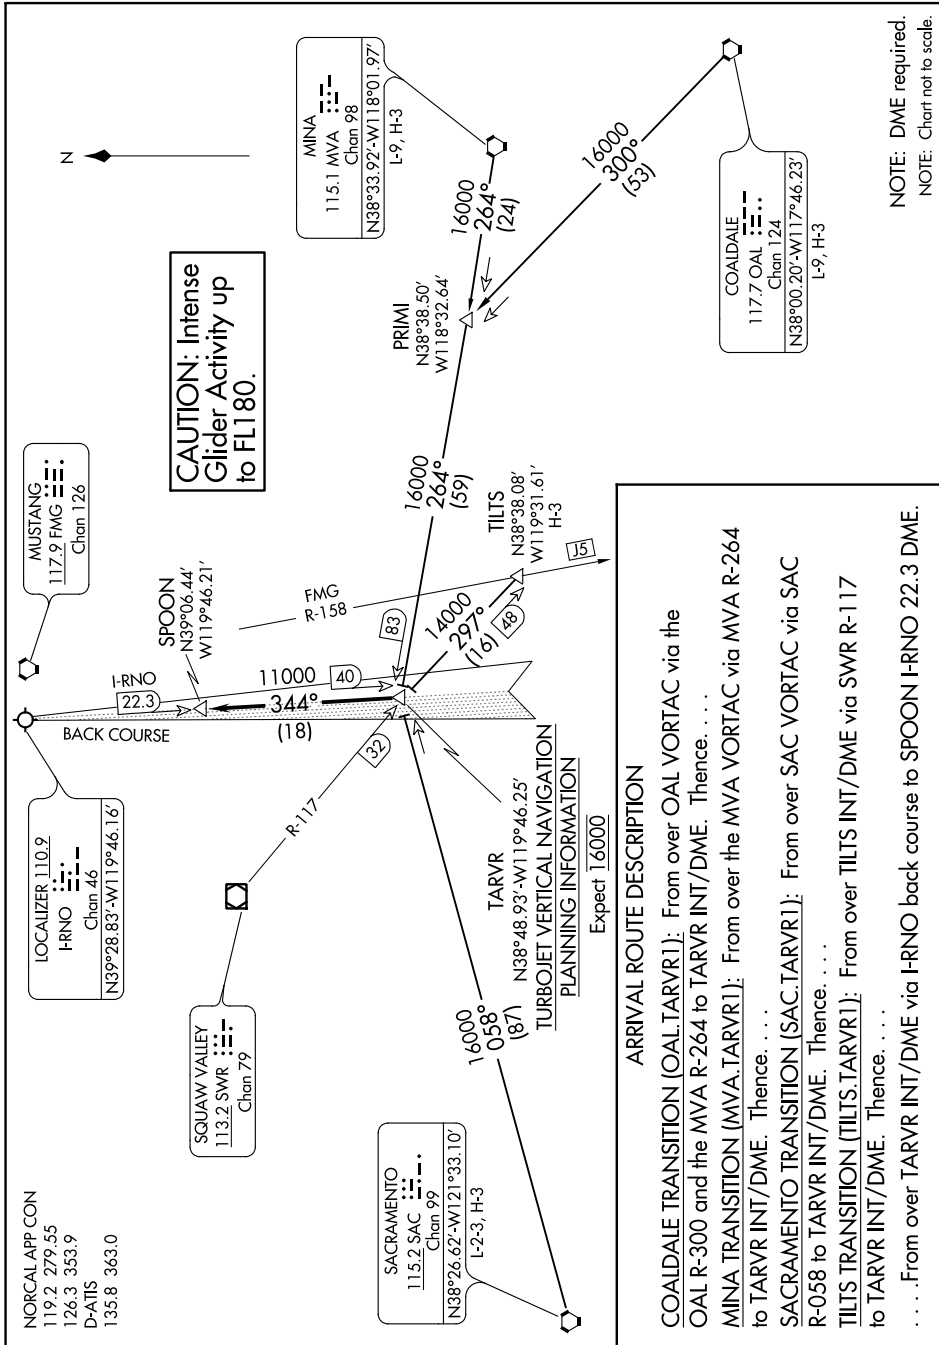

SW-4, 25 MAR 2021 to 22 APR 2021

ARRIVAL ROUTE DESCRIPTION

COALDALE TRANSITION (OAL.TARVR1): From over OAL VORTAC via the OAL R-300 and the MVA R-264 to TARVR INT/DME. Thence, . . .

MINA TRANSITION (MVA.TARVR1): From over the MVA VORTAC via MVA R-264 to TARVR INT/DME. Thence, . . .

SACRAMENTO TRANSITION (SAC.TARVR1): From over SAC VORTAC via SAC R-058 to TARVR INT/DME. Thence, . . .

TILTS TRANSITION (TILTS.TARVR1): From over TILTS INT/DME via SWR R-117 to TARVR INT/DME. Thence, . . .

. . . From over TARVR INT/DME via I-RNO back course to SPOON I-RNO 22.3 DME.

NOTE: DME required.
NOTE: Chart not to scale.

SW-4, 25 MAR 2021 to 22 APR 2021