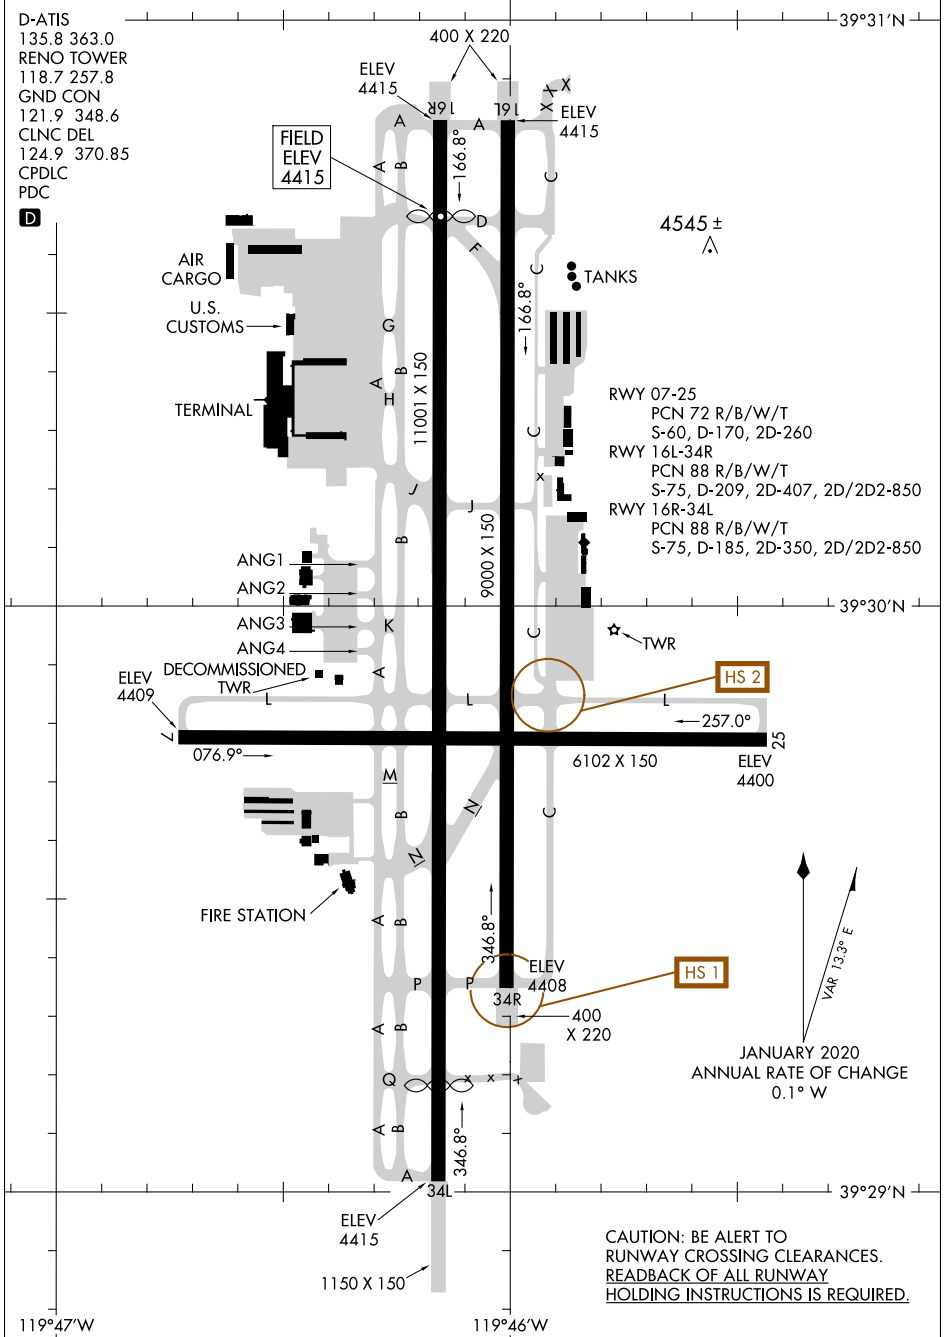

# AIRPORT DIAGRAM

RENO/TAHOE INTL (RNO)  
RENO, NEVADA

AL-346 (FAA)

SW-4, 25 MAR 2021 to 22 APR 2021

SW-4, 25 MAR 2021 to 22 APR 2021

# AIRPORT DIAGRAM

RENO, NEVADA  
RENO/TAHOE INTL (RNO)