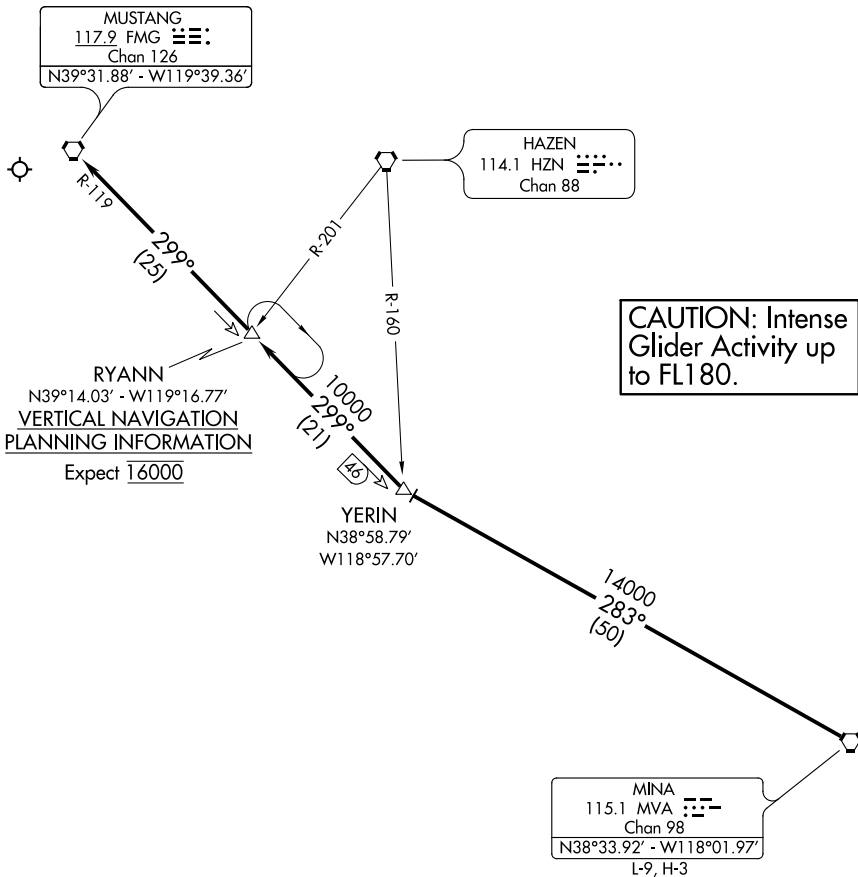

(MVA.RYANN1) 17173
RYANN ONE ARRIVAL

AL-346 (FAA)

RENO/TAHOE INTL (RNO)
 RENO, NEVADA

NORCAL APP CON
 119.2 279.55
 126.3 353.9
 D-ATIS
 135.8 363.0

SW-4, 25 MAR 2021 to 22 APR 2021

SW-4, 25 MAR 2021 to 22 APR 2021

- NOTE: For Runway 16 only.
- NOTE: RADAR Required.
- NOTE: Chart not to scale.

ARRIVAL ROUTE DESCRIPTION

RUNWAY 16: From over MVA VORTAC via MVA R-283 to YERIN INT. Thence via FMG R-119 to FMG VORTAC. Expect RADAR vectors to Runway 16.

RYANN ONE ARRIVAL
 (MVA.RYANN1) 22MAR01

RENO, NEVADA
 RENO/TAHOE INTL (RNO)