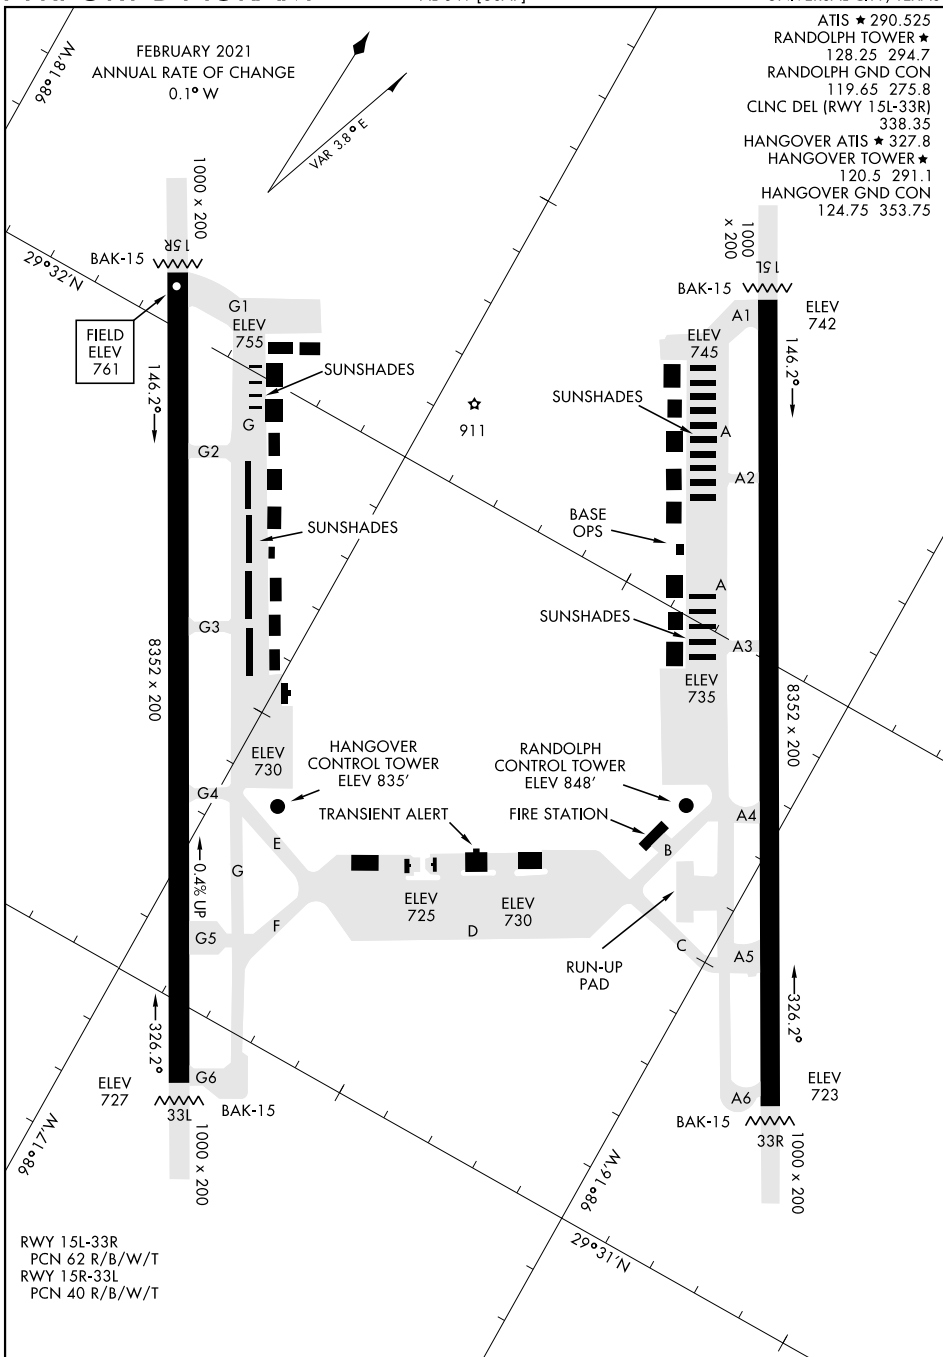

AIRPORT DIAGRAM

AL-341 [USAF]

RANDOLPH AFB (KRND)

UNIVERSAL CITY, TEXAS

FEBRUARY 2021
ANNUAL RATE OF CHANGE
0.1° W

- ATIS ★ 290.525
- RANDOLPH TOWER ★ 128.25 294.7
- RANDOLPH GND CON 119.65 275.8
- CLNC DEL (RWY 15L-33R) 338.35
- HANGOVER ATIS ★ 327.8
- HANGOVER TOWER ★ 120.5 291.1
- HANGOVER GND CON 124.75 353.75

SC-3, 25 MAR 2021 to 22 APR 2021

SC-3, 25 MAR 2021 to 22 APR 2021

AIRPORT DIAGRAM

UNIVERSAL CITY, TEXAS

RANDOLPH AFB (KRND)