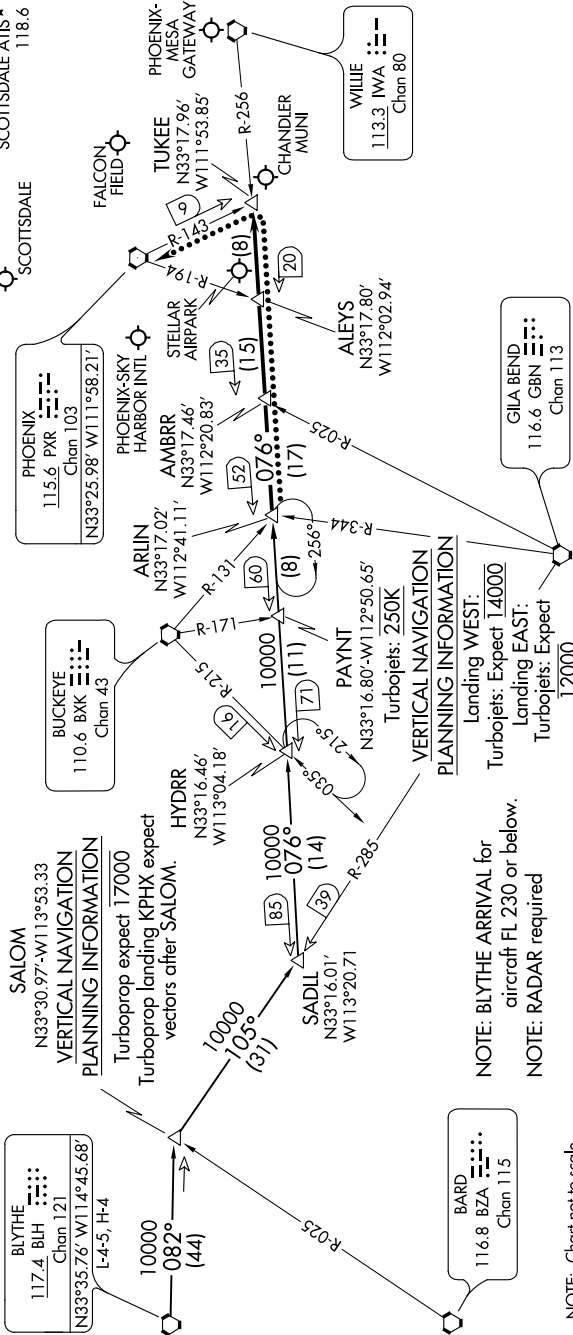

BLYTHE FIVE ARRIVAL

SW-4, 25 MAR 2021 to 22 APR 2021

ARRIVAL ROUTE DESCRIPTION

BLYTHE TRANSITION (BLH.BLH5): From over BLH VORTAC on BLH R-082 to SALOM, then on GBN R-285 and IWA R-256 to ARLIN. Thence

PHOENIX SKY HARBOR INTL: Rwys 7L/R or 8: From over ARLIN, expect vectors to final approach course; Rwys 25L/R or 26: From over ARLIN, on IWA R-256 to TUKEE. Expect vectors to final approach course prior to TUKEE.
SATELLITE AIRPORTS: Expect vectors after passing SALOM.

LOST COMMUNICATIONS: After ARLIN, on IWA R-256 and PXR R-143 to PXR VORTAC.

BLYTHE FIVE ARRIVAL

SW-4, 25 MAR 2021 to 22 APR 2021