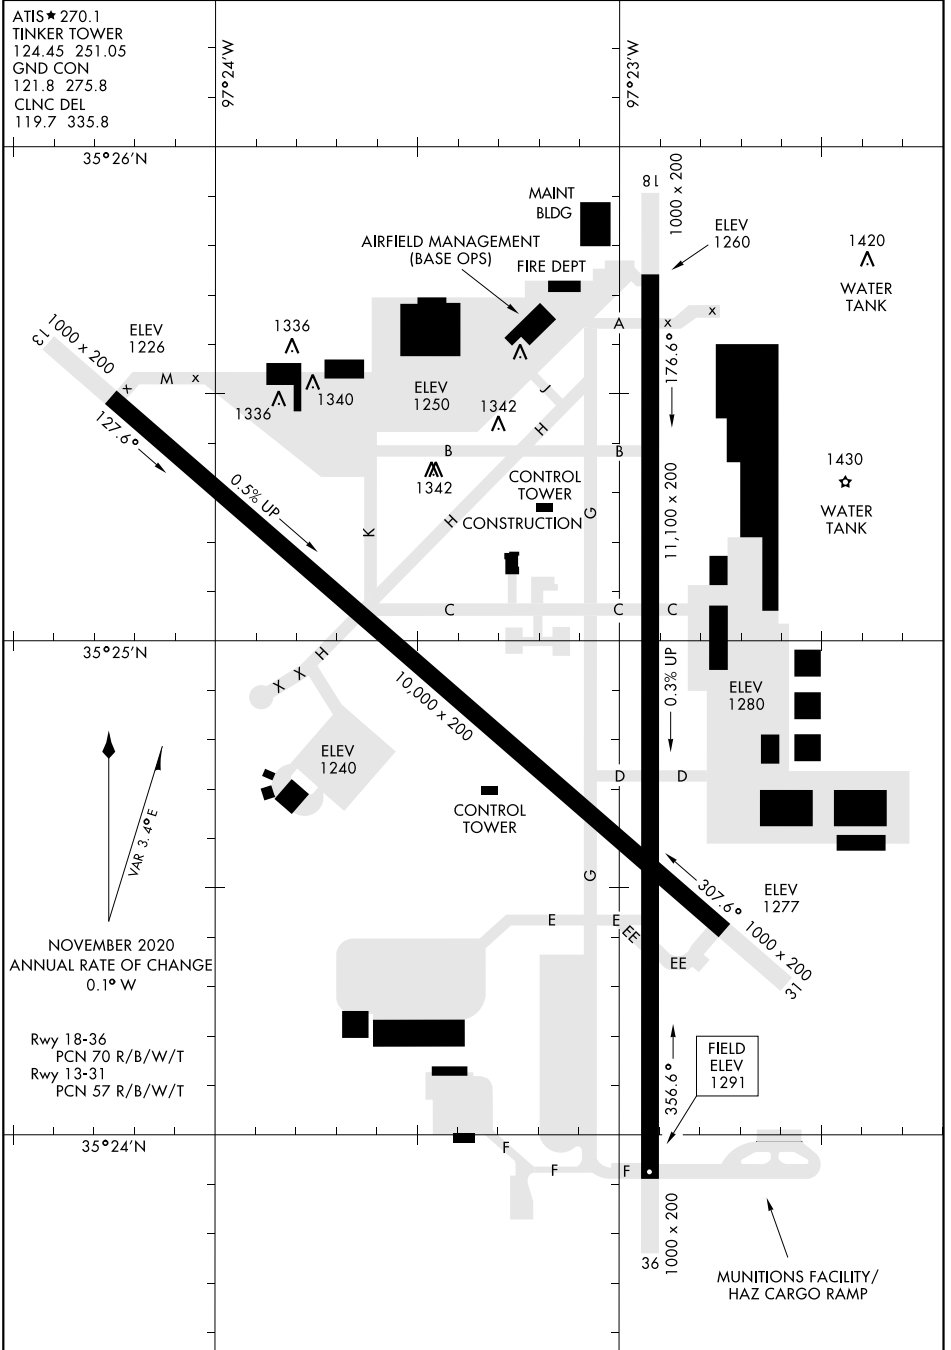

AIRPORT DIAGRAM

AFD-299 [USAF]

TINKER AFB (KTIK)
OKLAHOMA CITY, OKLAHOMA

ATIS ★ 270.1
TINKER TOWER
124.45 251.05
GND CON
121.8 275.8
CLNC DEL
119.7 335.8

SC-1, 25 MAR 2021 to 22 APR 2021

SC-1, 25 MAR 2021 to 22 APR 2021

AIRPORT DIAGRAM

OKLAHOMA CITY, OKLAHOMA
TINKER AFB (KTIK)