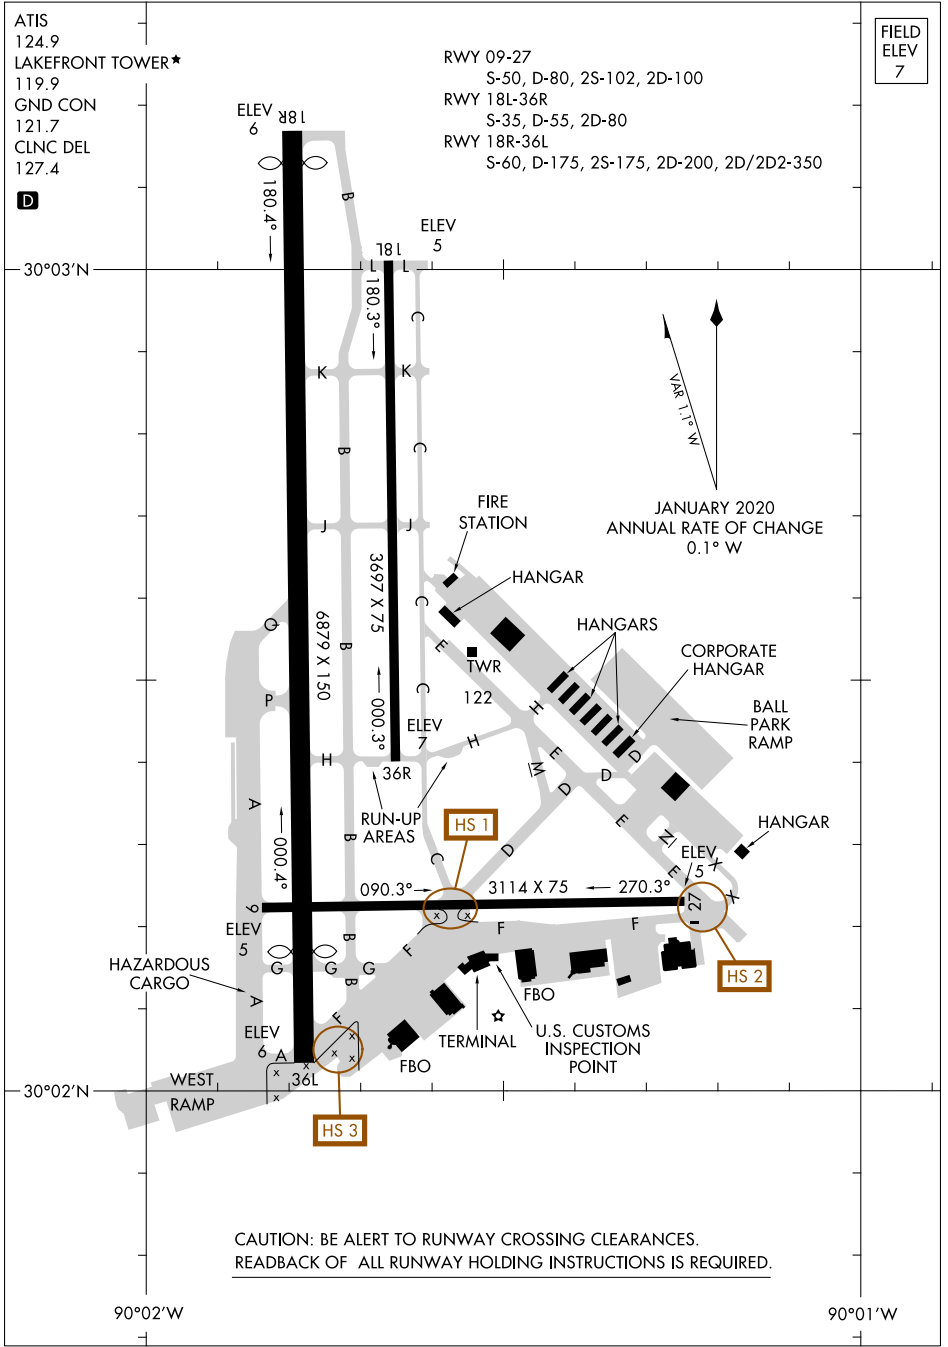

# AIRPORT DIAGRAM

AL-288 (FAA)

LAKEFRONT (NEW)  
NEW ORLEANS, LOUISIANA

ATIS  
124.9  
LAKEFRONT TOWER★  
119.9  
GND CON  
121.7  
CLNC DEL  
127.4

RWY 09-27  
S-50, D-80, 2S-102, 2D-100  
RWY 18L-36R  
S-35, D-55, 2D-80  
RWY 18R-36L  
S-60, D-175, 2S-175, 2D-200, 2D/2D2-350

FIELD  
ELEV  
7

SC-4, 25 MAR 2021 to 22 APR 2021

SC-4, 25 MAR 2021 to 22 APR 2021

# AIRPORT DIAGRAM

NEW ORLEANS, LOUISIANA  
LAKEFRONT (NEW)