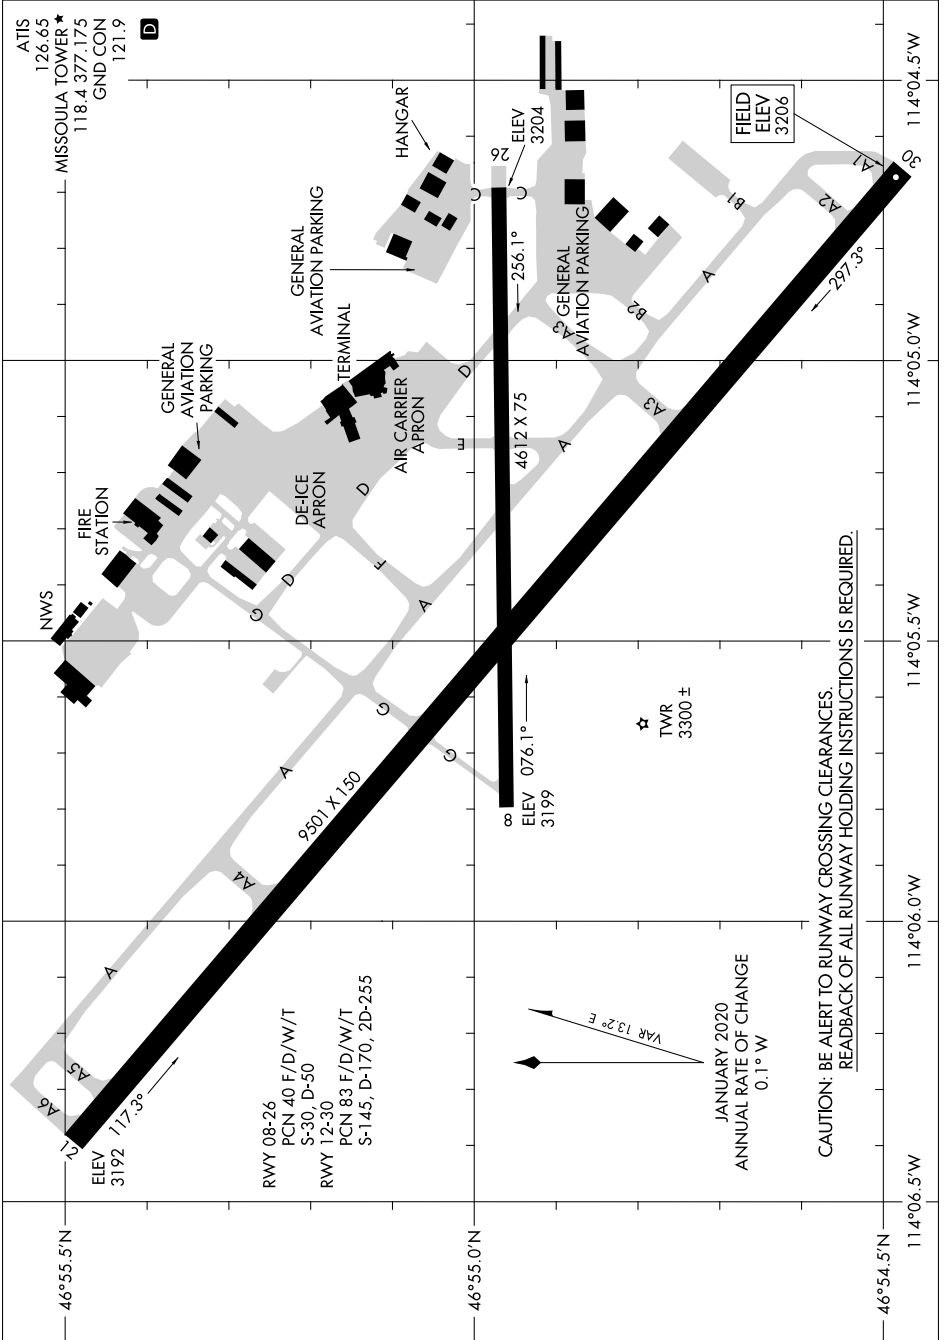

AIRPORT DIAGRAM

MISSOULA INTL (MSO)
MISSOULA, MONTANA

AL-266 (FAA)

NW-1, 25 MAR 2021 to 22 APR 2021

CAUTION: BE ALERT TO RUNWAY CROSSING CLEARANCES.
READBACK OF ALL RUNWAY HOLDING INSTRUCTIONS IS REQUIRED.

NW-1, 25 MAR 2021 to 22 APR 2021

AIRPORT DIAGRAM

MISSOULA, MONTANA
MISSOULA INTL (MSO)