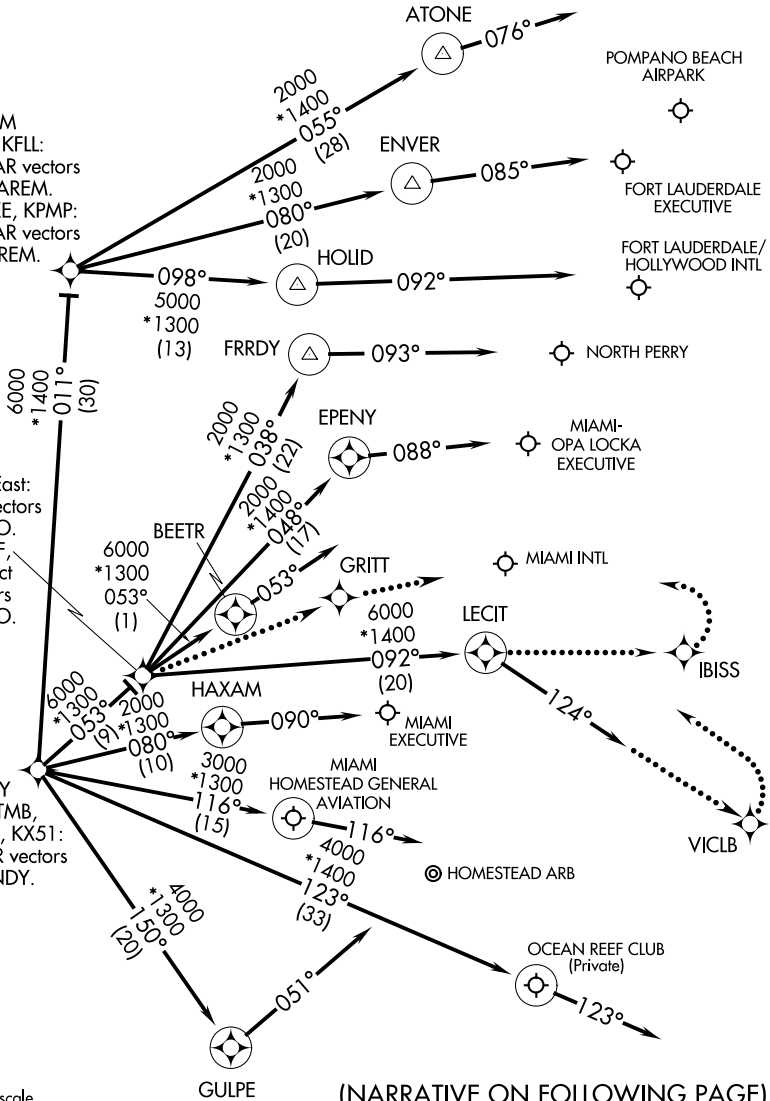

# CURSO FIVE ARRIVAL (RNAV) Arrival Routes

MIAMI APP CON  
 125.75 322.3  
 FLL D-ATIS  
 135.0  
 FXE ATIS  
 119.85  
 HWO ATIS  
 135.475  
 KHST ATIS\*  
 132.275 269.9  
 MIA D-ATIS  
 119.15  
 OPF ATIS  
 125.9  
 PMP ATIS  
 120.55  
 TMB ATIS  
 124.0

NOTE: RADAR required.  
 NOTE: RNAV 1.  
 NOTE: DME/DME/IRU or GPS required.

**JAREM**  
 Landing KFL:  
 Expect RADAR vectors  
 prior to JAREM.  
 Landing KFYE, KPMP:  
 Expect RADAR vectors  
 after JAREM.

**JODPO**  
 KMIA Landing East:  
 Expect RADAR vectors  
 prior to JODPO.  
 Landing KOPF,  
 KHWO: Expect  
 RADAR vectors  
 prior to JODPO.

**MNNDY**  
 Landing KTMB,  
 KHST, K07FA, KX51:  
 Expect RADAR vectors  
 after MNNDY.

NOTE: Chart not to scale.

(NARRATIVE ON FOLLOWING PAGE)

SE-3, 25 MAR 2021 to 22 APR 2021

SE-3, 25 MAR 2021 to 22 APR 2021