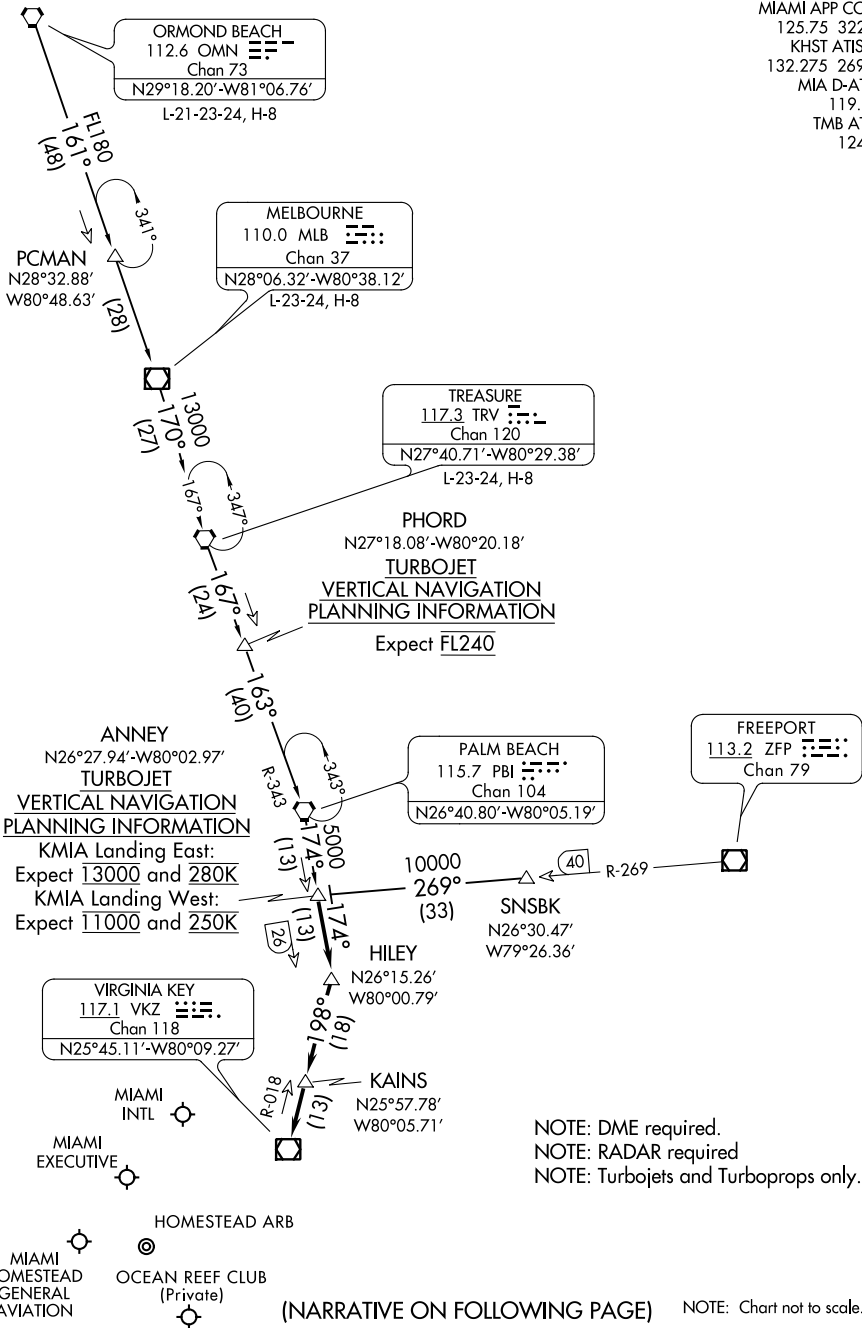

# ANNEY FOUR ARRIVAL

MIAMI, FLORIDA

MIAMI APP CON  
 125.75 322.3  
 KHST ATIS ★  
 132.275 269.9  
 MIA D-ATIS  
 119.15  
 TMB ATIS  
 124.0

SE-3, 25 MAR 2021 to 22 APR 2021

SE-3, 25 MAR 2021 to 22 APR 2021

(NARRATIVE ON FOLLOWING PAGE)

NOTE: Chart not to scale.

# ANNEY FOUR ARRIVAL

(ANNEY.ANNEY4) 07DEC17

MIAMI, FLORIDA