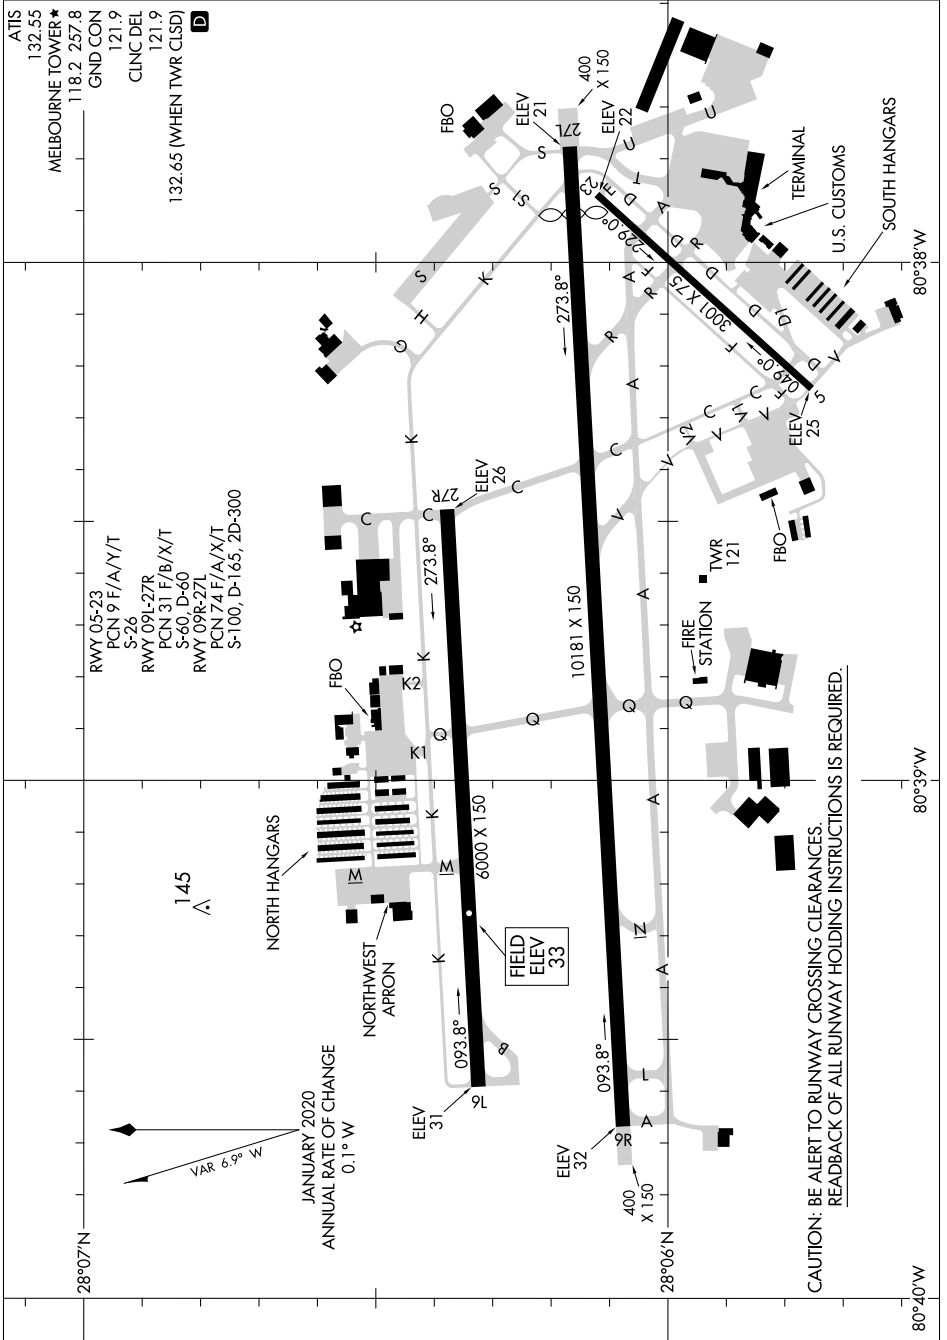

AIRPORT DIAGRAM

AL-252 (FAA)

MELBOURNE INTL (MLB)
MELBOURNE, FLORIDA

SE-3, 25 MAR 2021 to 22 APR 2021

SE-3, 25 MAR 2021 to 22 APR 2021