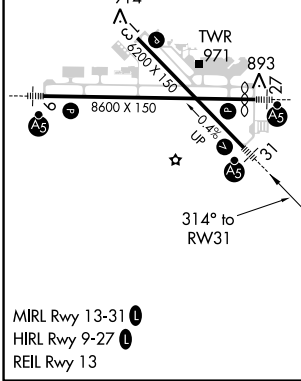

WAAS CH 77503 W31A	APP CRS 314°	Rwy Idg TDZE Apt Elev	6200 861 869
--	------------------------	-----------------------------	---

RNAV (GPS) RWY 31

THE EASTERN IOWA (CID)

RNP APCH. Baro-VNAV NA below -16°C (4°F).		MALSR 	MISSED APPROACH: Climb to 3000 direct PAYLO and hold.		
ATIS 124.15	CEDAR RAPIDS APP CON* 119.7 266.8	CEDAR RAPIDS TOWER* 118.7 (CTAF) 266.8	GND CON 121.6	CLNC DEL 125.45	UNICOM 122.95

CATEGORY	A	B	C	D
LPV DA	1120-½ 259 (300-½)			
LNAV/VNAV DA	1140-½	279 (300-½)	1140-¾ 279 (300-¾)	
LNAV MDA	1240-½	379 (400-½)	1240-1 379 (400-1)	

NC-3, 25 MAR 2021 to 22 APR 2021

NC-3, 25 MAR 2021 to 22 APR 2021