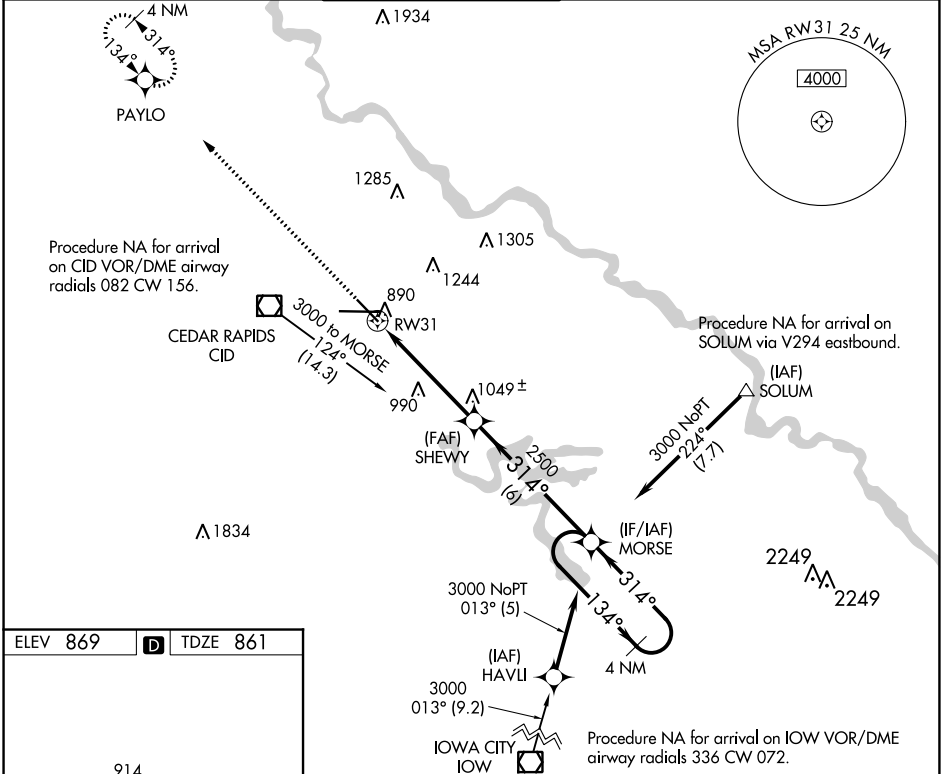

WAAS CH 77503 W31A	APP CRS 314°	Rwy Idg TDZE Apt Elev	6200 861 869
--	------------------------	-----------------------------	---

RNAV (GPS) RWY 31

THE EASTERN IOWA (CID)

RNP APCH. Baro-VNAV NA below -16°C (4°F).		MALSR 	MISSED APPROACH: Climb to 3000 direct PAYLO and hold.		
ATIS 124.15	CEDAR RAPIDS APP CON* 119.7 266.8	CEDAR RAPIDS TOWER* 118.7 (CTAF) 266.8	GND CON 121.6	CLNC DEL 125.45	UNICOM 122.95

CATEGORY	A	B	C	D
LPV DA	1120-½ 259 (300-½)			
LNAV/VNAV DA	1140-½	279 (300-½)	1140-¾ 279 (300-¾)	
LNAV MDA	1240-½	379 (400-½)	1240-1 379 (400-1)	

NC-3, 25 MAR 2021 to 22 APR 2021

NC-3, 25 MAR 2021 to 22 APR 2021