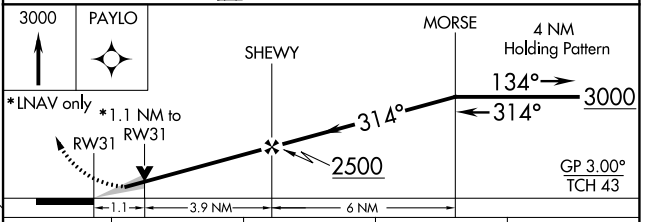

WAAS CH 77503 W31A	APP CRS 314°	Rwy Idg TDZE Apt Elev	6200 861 869
--	------------------------	-----------------------------	---

RNAV (GPS) RWY 31

THE EASTERN IOWA (CID)

RNP APCH. Baro-VNAV NA below -16°C (4°F).		MALSR 	MISSED APPROACH: Climb to 3000 direct PAYLO and hold.		
ATIS 124.15	CEDAR RAPIDS APP CON* 119.7 266.8	CEDAR RAPIDS TOWER* 118.7 (CTAF) 266.8	GND CON 121.6	CLNC DEL 125.45	UNICOM 122.95

CATEGORY	A	B	C	D
LPV DA	1120-½ 259 (300-½)			
LNAV/VNAV DA	1140-½	279 (300-½)	1140-¾ 279 (300-¾)	
LNAV MDA	1240-½	379 (400-½)	1240-1 379 (400-1)	

NC-3, 25 MAR 2021 to 22 APR 2021

NC-3, 25 MAR 2021 to 22 APR 2021