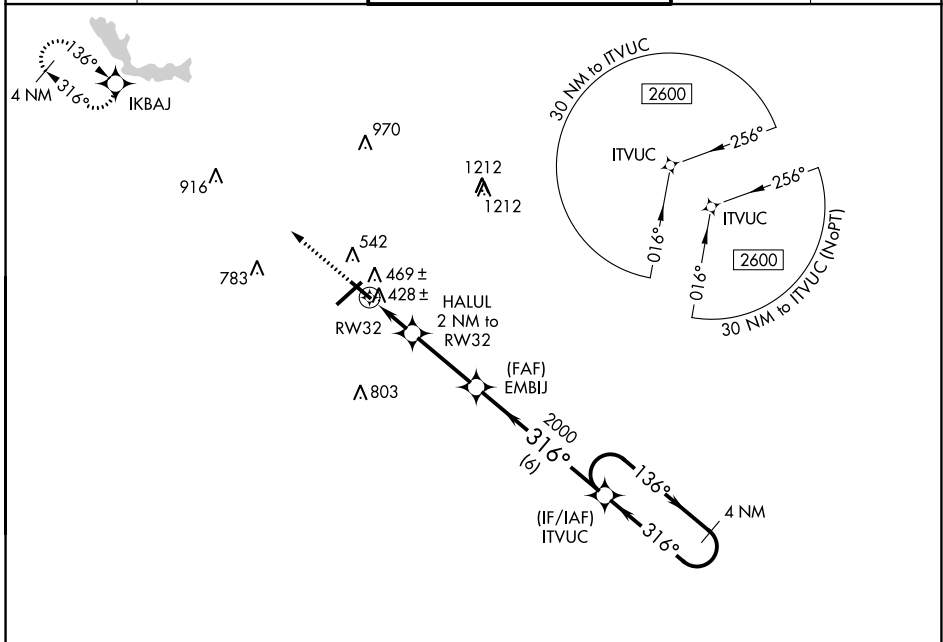

WAAS CH 63228 W32A	APP CRS 316°	Rwy Idg TDZE Apt Elev	5000 351 354
--	------------------------	-----------------------------	---

RNAV (GPS) RWY 32

MIDDLE GEORGIA RGNL (MCN)

<p>▽ DME/DME RNP-0.3 NA. ▲ Rwy 32 helicopter visibility reduction below 1 SM NA.</p>		<p>MISSED APPROACH: Climb to 2800 direct IKBAJ and hold.</p>		
ATIS 120.775	ATLANTA APP CON ★ 124.2 279.6	MACON TOWER ★ 128.2 (CTAF) 257.8	GND CON 121.65	UNICOM 122.95

SE-4, 25 MAR 2021 to 22 APR 2021

SE-4, 25 MAR 2021 to 22 APR 2021

CATEGORY	A	B	C	D
LP MDA	680-1		329 (400-1)	
LNAV MDA	720-1		369 (400-1)	
C CIRCLING	900-1	546 (600-1)	920-1½ 566 (600-1½)	1120-2½ 766 (800-2½)