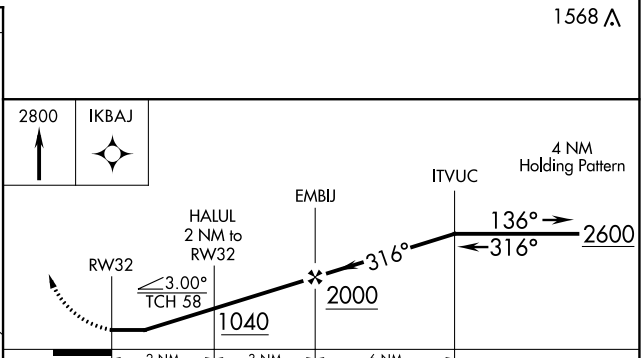

WAAS CH 63228 W32A	APP CRS 316°	Rwy Idg TDZE Apt Elev	5000 351 354
--	------------------------	-----------------------------	---

RNAV (GPS) RWY 32

MIDDLE GEORGIA RGNL (MCN)

<p>▽ DME/DME RNP-0.3 NA. ▲ Rwy 32 helicopter visibility reduction below 1 SM NA.</p>		<p>MISSED APPROACH: Climb to 2800 direct IKBAJ and hold.</p>		
ATIS 120.775	ATLANTA APP CON ★ 124.2 279.6	MACON TOWER ★ 128.2 (CTAF) 257.8	GND CON 121.65	UNICOM 122.95

SE-4, 25 MAR 2021 to 22 APR 2021

SE-4, 25 MAR 2021 to 22 APR 2021

CATEGORY	A	B	C	D
LP MDA	680-1		329 (400-1)	
LNAV MDA	720-1		369 (400-1)	
C CIRCLING	900-1	546 (600-1)	920-1½ 566 (600-1½)	1120-2½ 766 (800-2½)