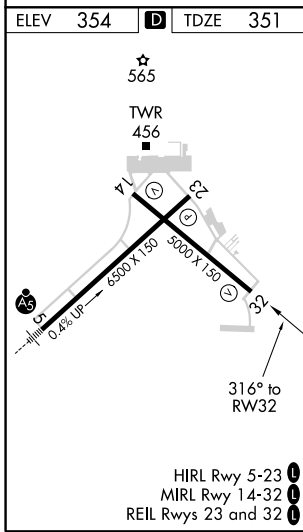

WAAS CH 63228 W32A	APP CRS 316°	Rwy Idg TDZE Apt Elev	5000 351 354
--	------------------------	-----------------------------	---

RNAV (GPS) RWY 32

MIDDLE GEORGIA RGNL (MCN)

<p>▽ DME/DME RNP-0.3 NA. ▲ Rwy 32 helicopter visibility reduction below 1 SM NA.</p>		<p>MISSED APPROACH: Climb to 2800 direct IKBAJ and hold.</p>		
ATIS 120.775	ATLANTA APP CON ★ 124.2 279.6	MACON TOWER ★ 128.2 (CTAF) 257.8	GND CON 121.65	UNICOM 122.95

SE-4, 25 MAR 2021 to 22 APR 2021

SE-4, 25 MAR 2021 to 22 APR 2021

CATEGORY	A	B	C	D
LP MDA	680-1		329 (400-1)	
LNAV MDA	720-1		369 (400-1)	
C CIRCLING	900-1	546 (600-1)	920-1½ 566 (600-1½)	1120-2½ 766 (800-2½)