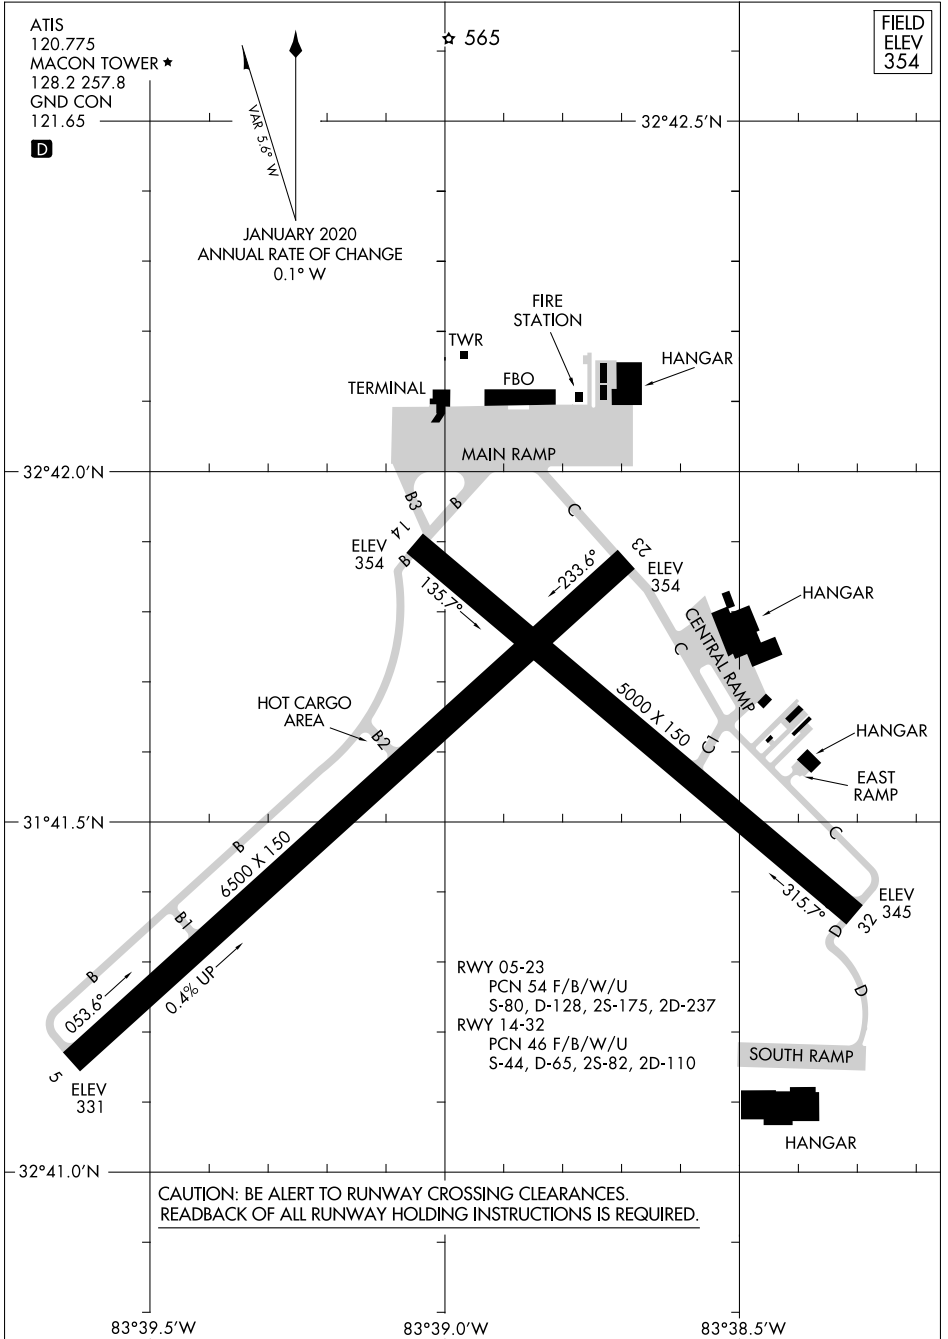

AIRPORT DIAGRAM

AL-243 (FAA)

MIDDLE GEORGIA RGNL (MCN)
MACON, GEORGIA

SE-4, 25 MAR 2021 to 22 APR 2021

SE-4, 25 MAR 2021 to 22 APR 2021

AIRPORT DIAGRAM

MACON, GEORGIA
MIDDLE GEORGIA RGNL (MCN)