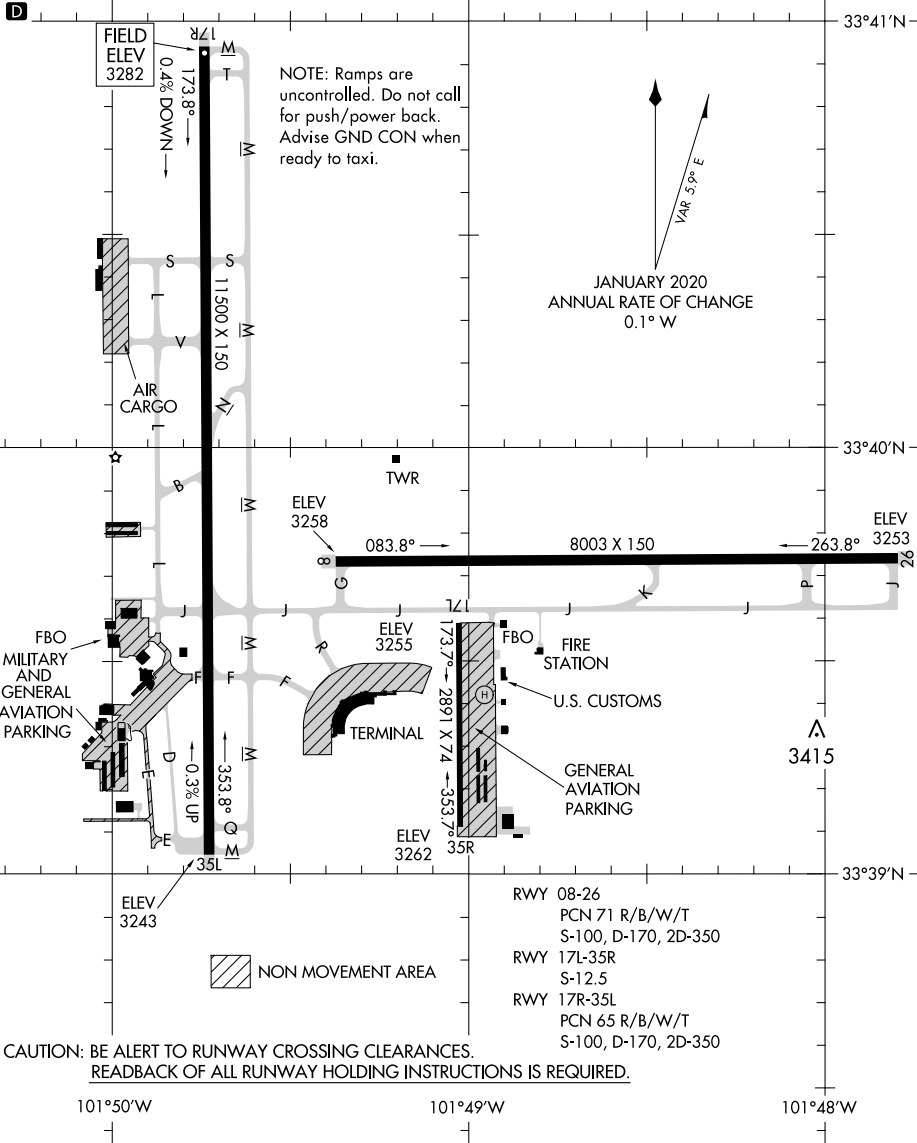

AIRPORT DIAGRAM

AL-241 (FAA)

ATIS
125.3 270.275
LUBBOCK TOWER
120.5 239.3
GND CON
121.9 348.6
CLNC DEL
125.8 281.55

SC-2, 25 MAR 2021 to 22 APR 2021

SC-2, 25 MAR 2021 to 22 APR 2021