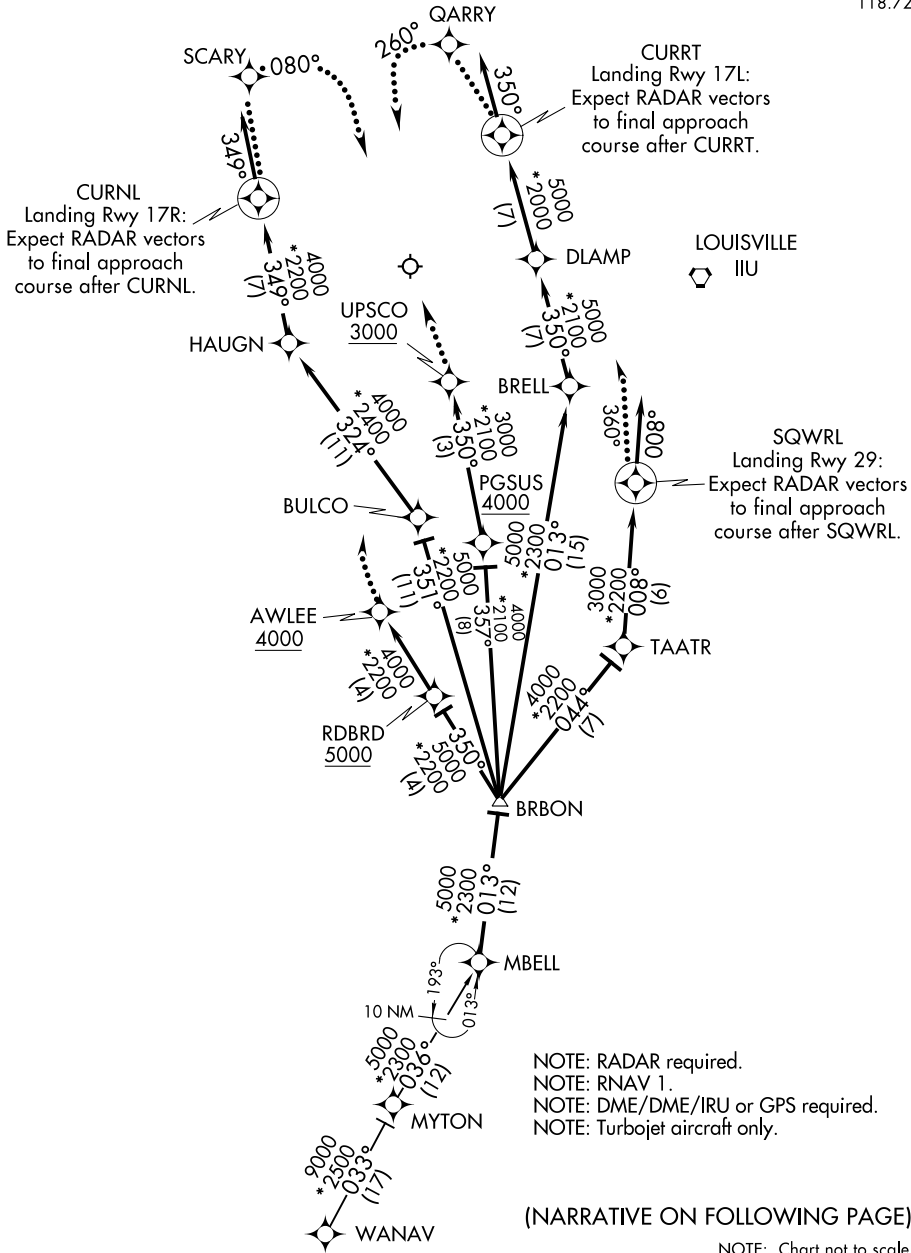

# MBELL FOUR ARRIVAL (RNAV)

LOUISVILLE APP CON  
132.075 327.0  
D-ATIS  
118.725

(NARRATIVE ON FOLLOWING PAGE)

NOTE: Chart not to scale.

# MBELL FOUR ARRIVAL (RNAV)

SE-1, 25 MAR 2021 to 22 APR 2021

SE-1, 25 MAR 2021 to 22 APR 2021