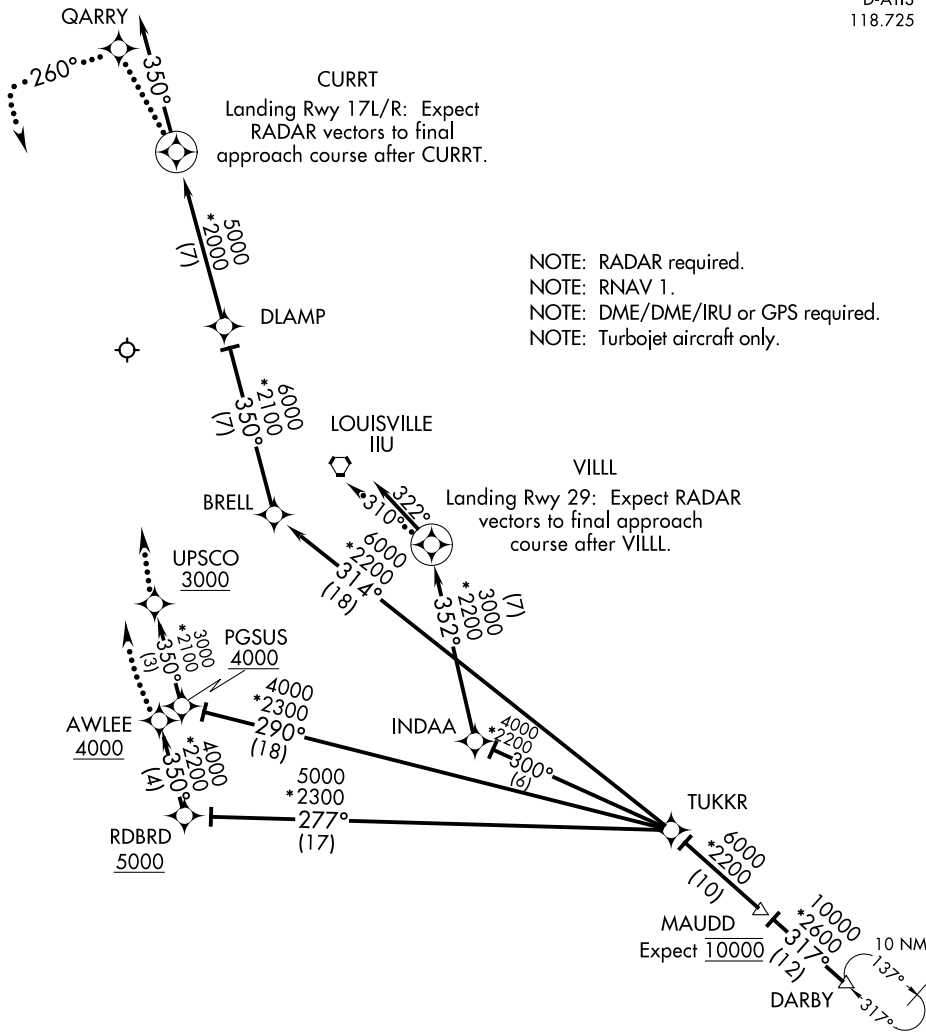

MAUDD SIX ARRIVAL (RNAV)

Arrival Routes

LOUISVILLE APP CON
132.075 327.0
D-ATIS
118.725

NOTE: RADAR required.
NOTE: RNAV 1.
NOTE: DME/DME/IRU or GPS required.
NOTE: Turbojet aircraft only.

SE-1, 25 MAR 2021 to 22 APR 2021

SE-1, 25 MAR 2021 to 22 APR 2021

NOTE: Chart not to scale.

(NARRATIVE ON FOLLOWING PAGE)

MAUDD SIX ARRIVAL (RNAV)

Arrival Routes