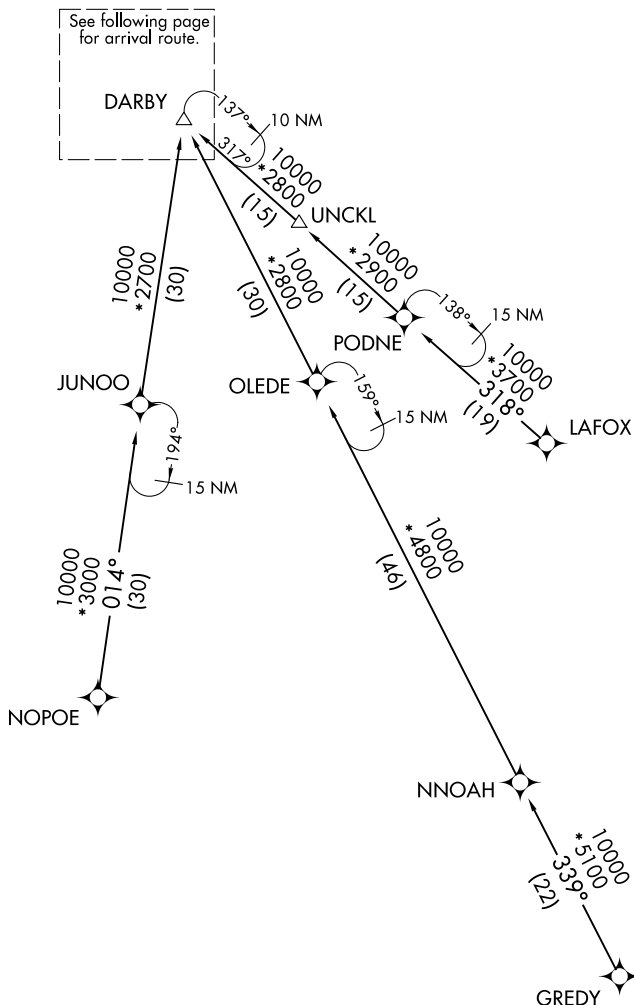

MAUDD SIX ARRIVAL (RNAV) Transition Routes

LOUISVILLE APP CON  
132.075 327.0  
D-ATIS  
118.725

- NOTE: RADAR required.
- NOTE: RNAV 1.
- NOTE: DME/DME/IRU or GPS required.
- NOTE: Turbojet aircraft only.

NOTE: Chart not to scale.

(CONTINUED ON FOLLOWING PAGE)

SE-1, 25 MAR 2021 to 22 APR 2021

SE-1, 25 MAR 2021 to 22 APR 2021