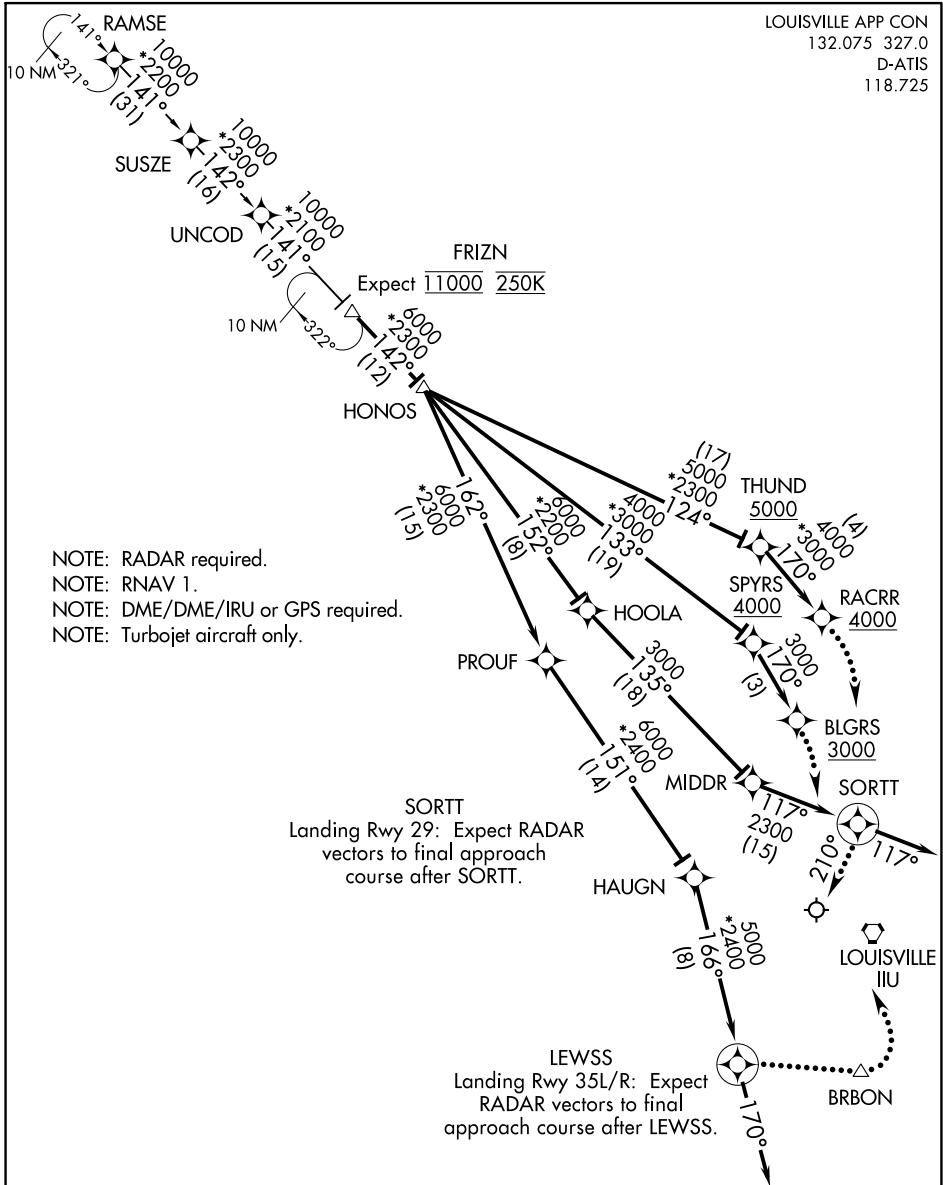

# FRIZN FIVE ARRIVAL (RNAV)

LOUISVILLE, KENTUCKY

LOUISVILLE APP CON  
132.075 327.0  
D-ATIS  
118.725

NOTE: RADAR required.  
 NOTE: RNAV 1.  
 NOTE: DME/DME/IRU or GPS required.  
 NOTE: Turbojet aircraft only.

SE-1, 25 MAR 2021 to 22 APR 2021

SE-1, 25 MAR 2021 to 22 APR 2021

(NARRATIVE ON FOLLOWING PAGE)

NOTE: Chart not to scale.

# FRIZN FIVE ARRIVAL (RNAV)