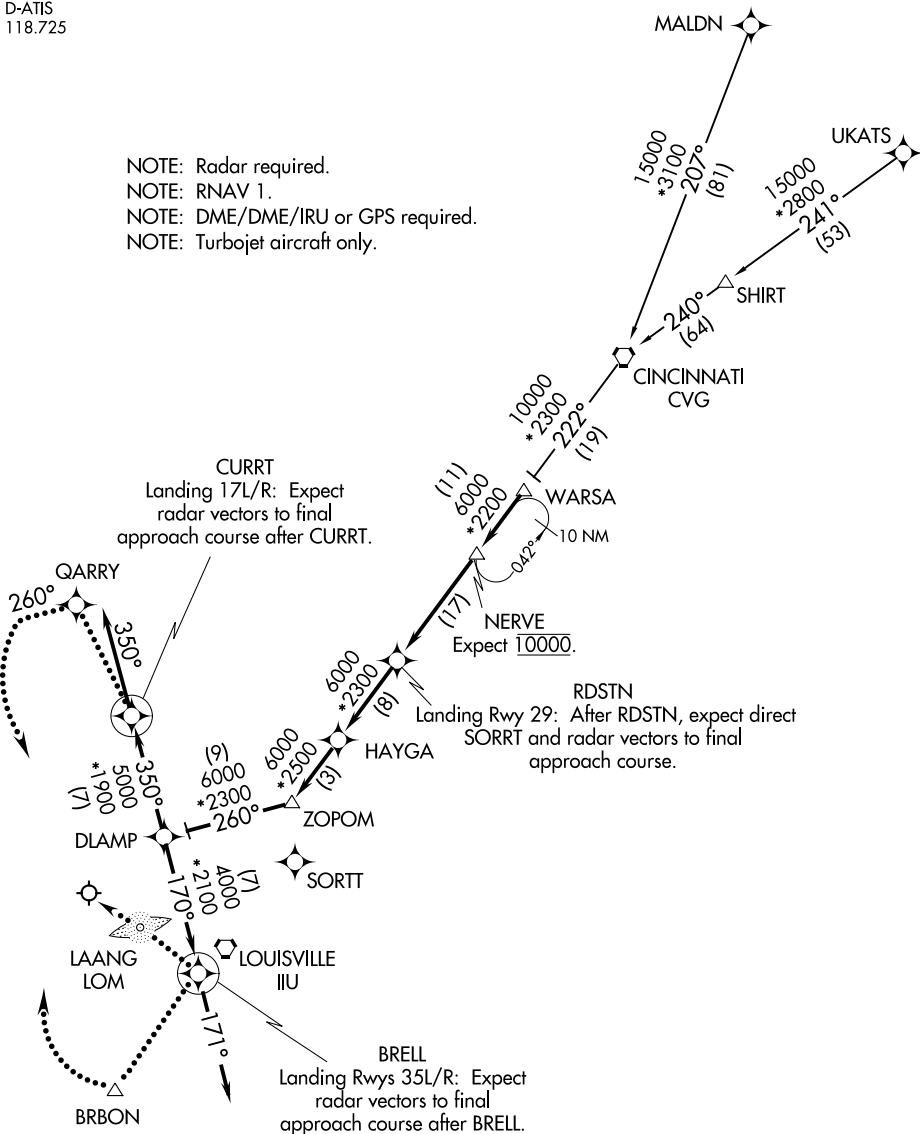

DLAMP SIX ARRIVAL (RNAV)

LOUISVILLE APP CON
132.075 327.0
D-ATIS
118.725

- NOTE: Radar required.
- NOTE: RNAV 1.
- NOTE: DME/DME/IRU or GPS required.
- NOTE: Turbojet aircraft only.

SE-1, 25 MAR 2021 to 22 APR 2021

SE-1, 25 MAR 2021 to 22 APR 2021

NOTE: Chart not to scale.

(NARRATIVE ON FOLLOWING PAGE)

DLAMP SIX ARRIVAL (RNAV)