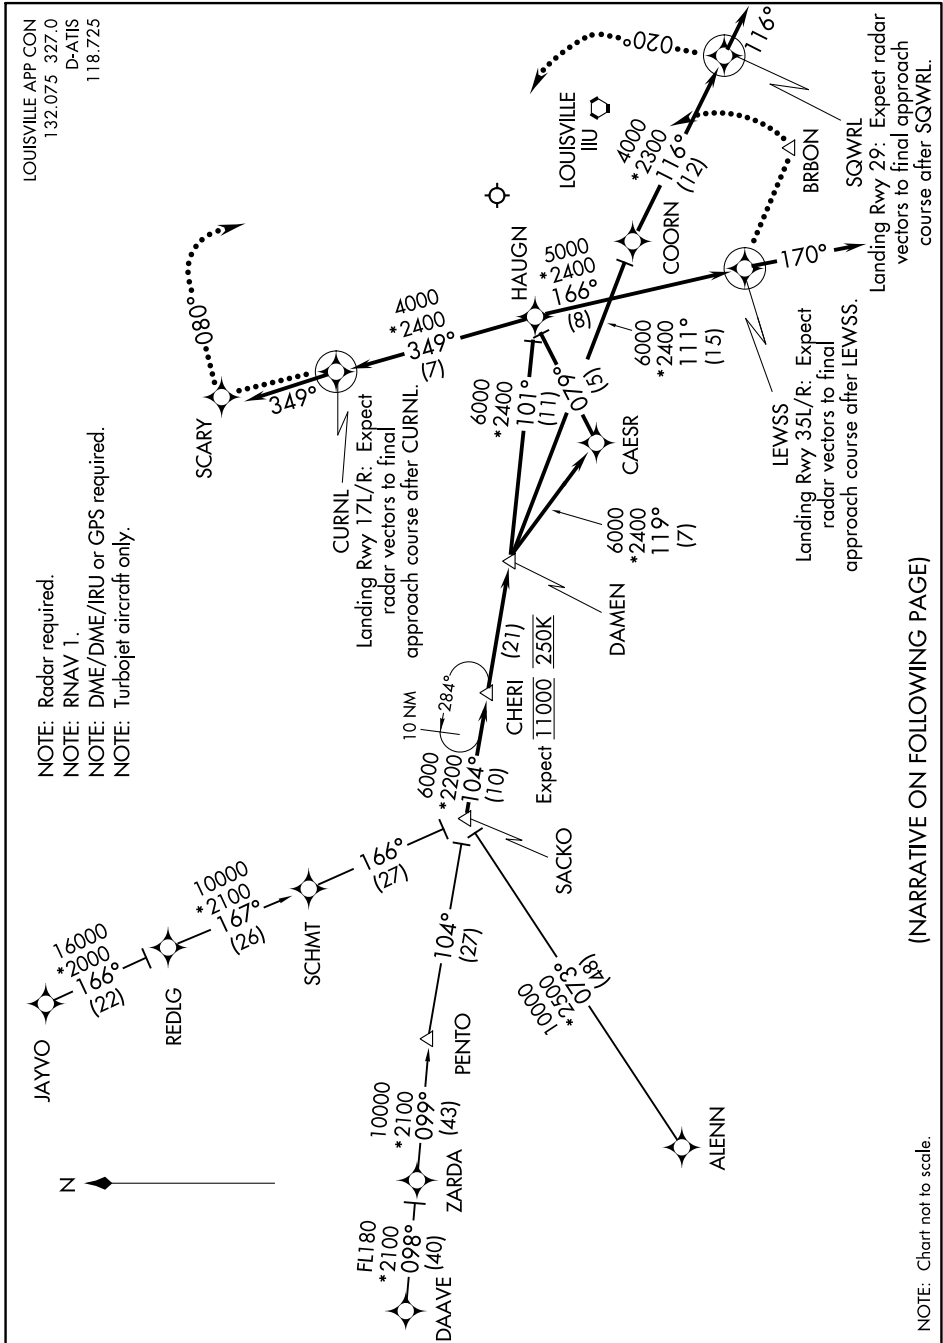

# DAMEN FIVE ARRIVAL (RNAV)

LOUISVILLE, KENTUCKY

SE-1, 25 MAR 2021 to 22 APR 2021

(NARRATIVE ON FOLLOWING PAGE)

NOTE: Chart not to scale.

SE-1, 25 MAR 2021 to 22 APR 2021

# DAMEN FIVE ARRIVAL (RNAV)

(SACKO.DAMEN5) 15AUG19

LOUISVILLE, KENTUCKY

LOUISVILLE MUHAMMAD ALI INTL (SDF')