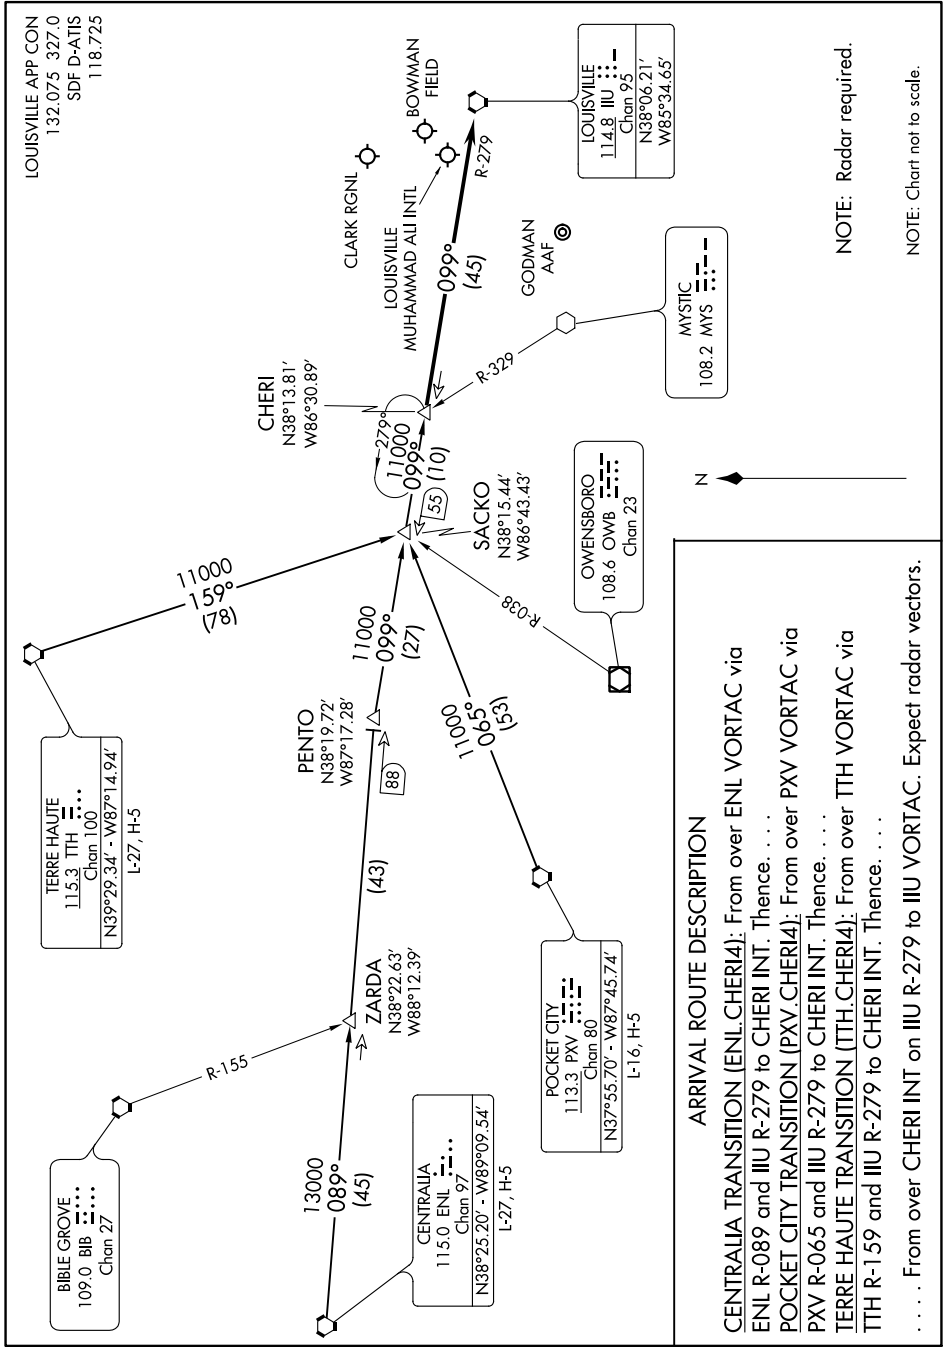

CHERI FOUR ARRIVAL

LOUISVILLE, KENTUCKY

SE-1, 25 MAR 2021 to 22 APR 2021

CHERI FOUR ARRIVAL

LOUISVILLE, KENTUCKY

SE-1, 25 MAR 2021 to 22 APR 2021