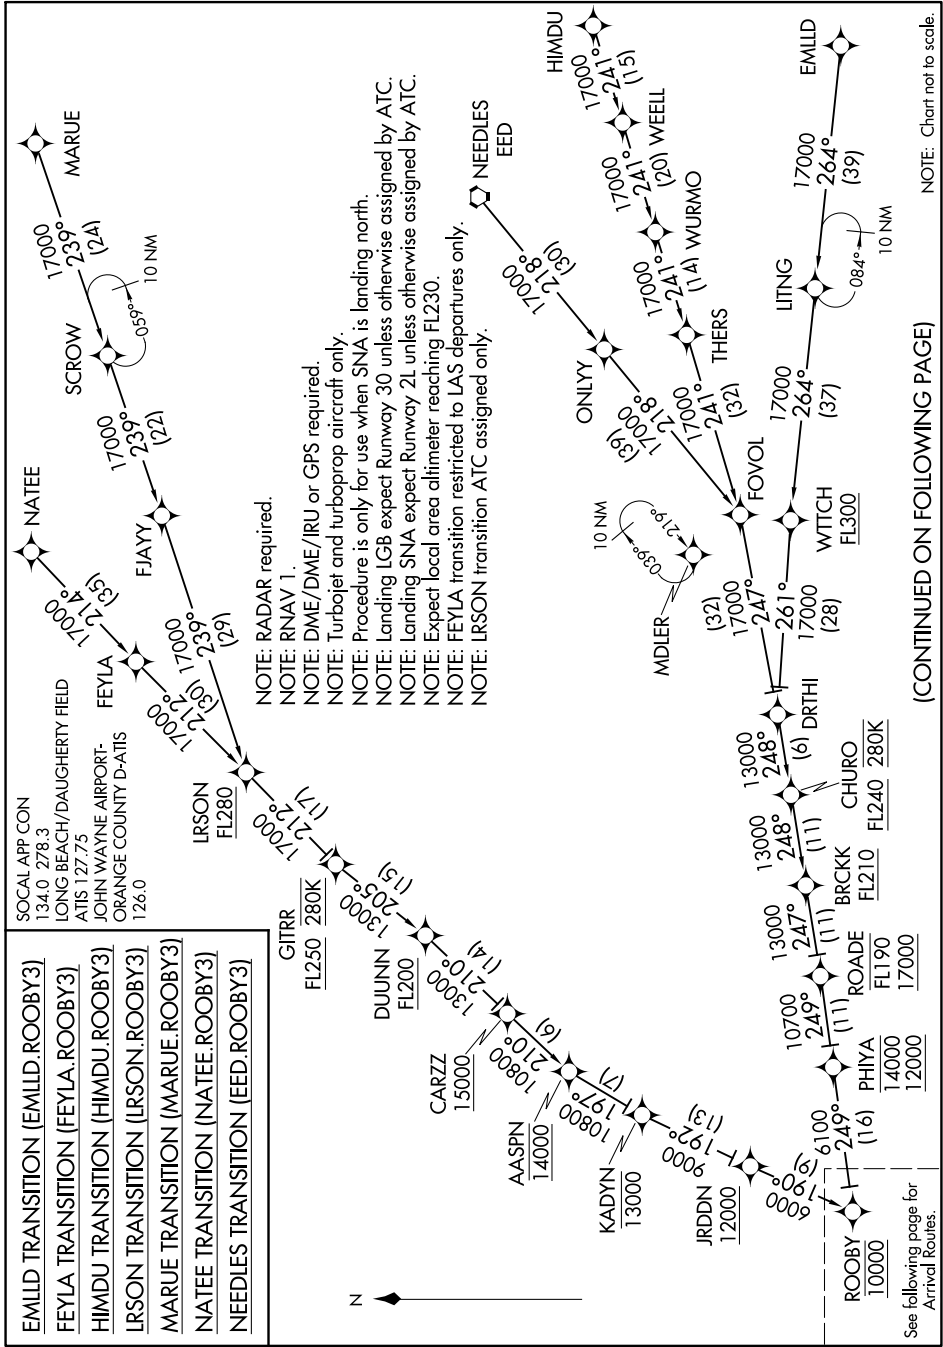

ROOBY THREE ARRIVAL (RNAV) Transition Routes

SW-3, 25 MAR 2021 to 22 APR 2021

SW-3, 25 MAR 2021 to 22 APR 2021