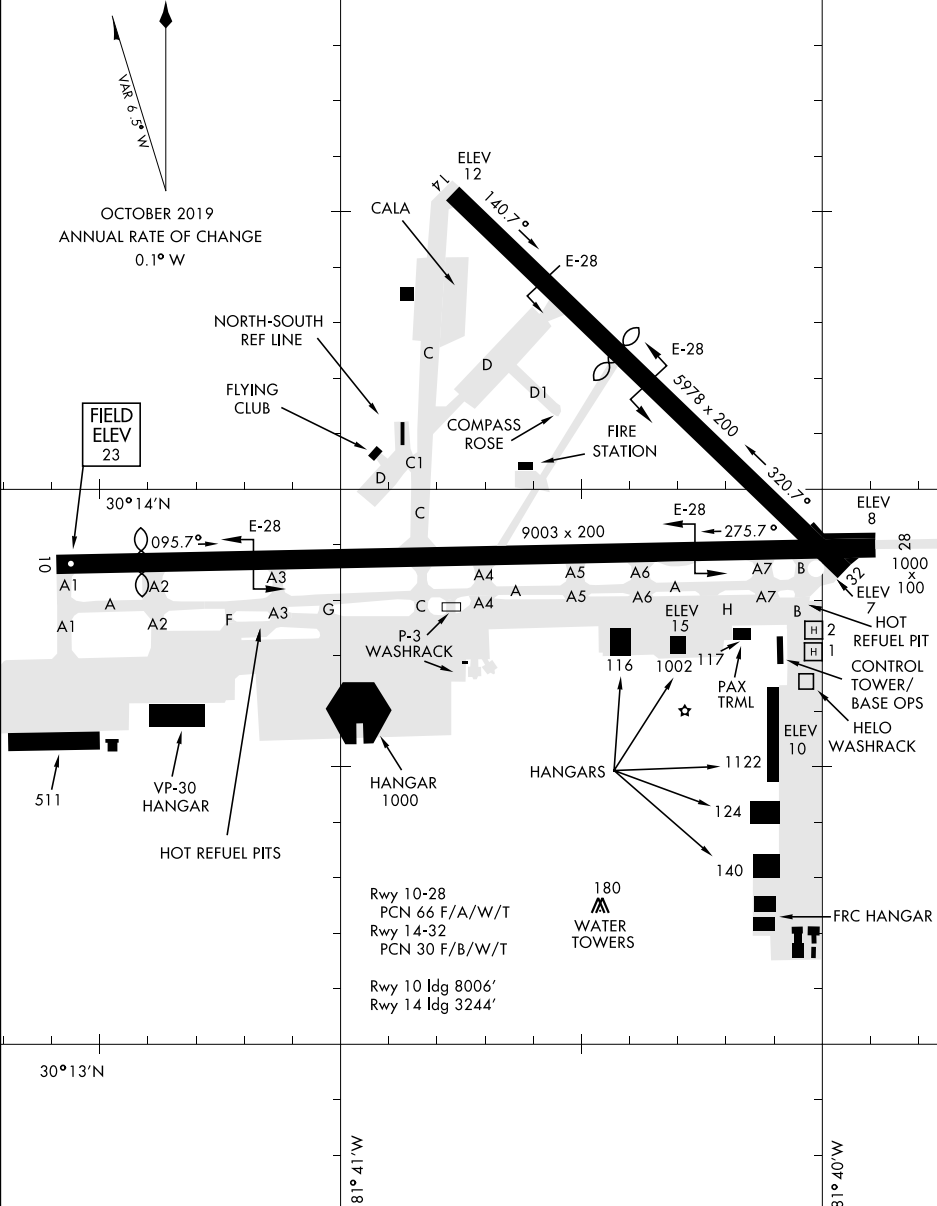

# AIRPORT DIAGRAM

ATIS 124.35 290.425  
 NAVY JACKSONVILLE TOWER  
 125.15 [CTAF] 340.2  
 GND CON  
 128.6 336.4  
 CLNC DEL  
 134.775 353.675

OCTOBER 2019  
 ANNUAL RATE OF CHANGE  
 0.1° W

NORTH-SOUTH REF LINE

FLYING CLUB

FIELD ELEV 23

30°15'N

81°41'W

81°40'W

SE-3, 25 MAR 2021 to 22 APR 2021

SE-3, 25 MAR 2021 to 22 APR 2021

# AIRPORT DIAGRAM